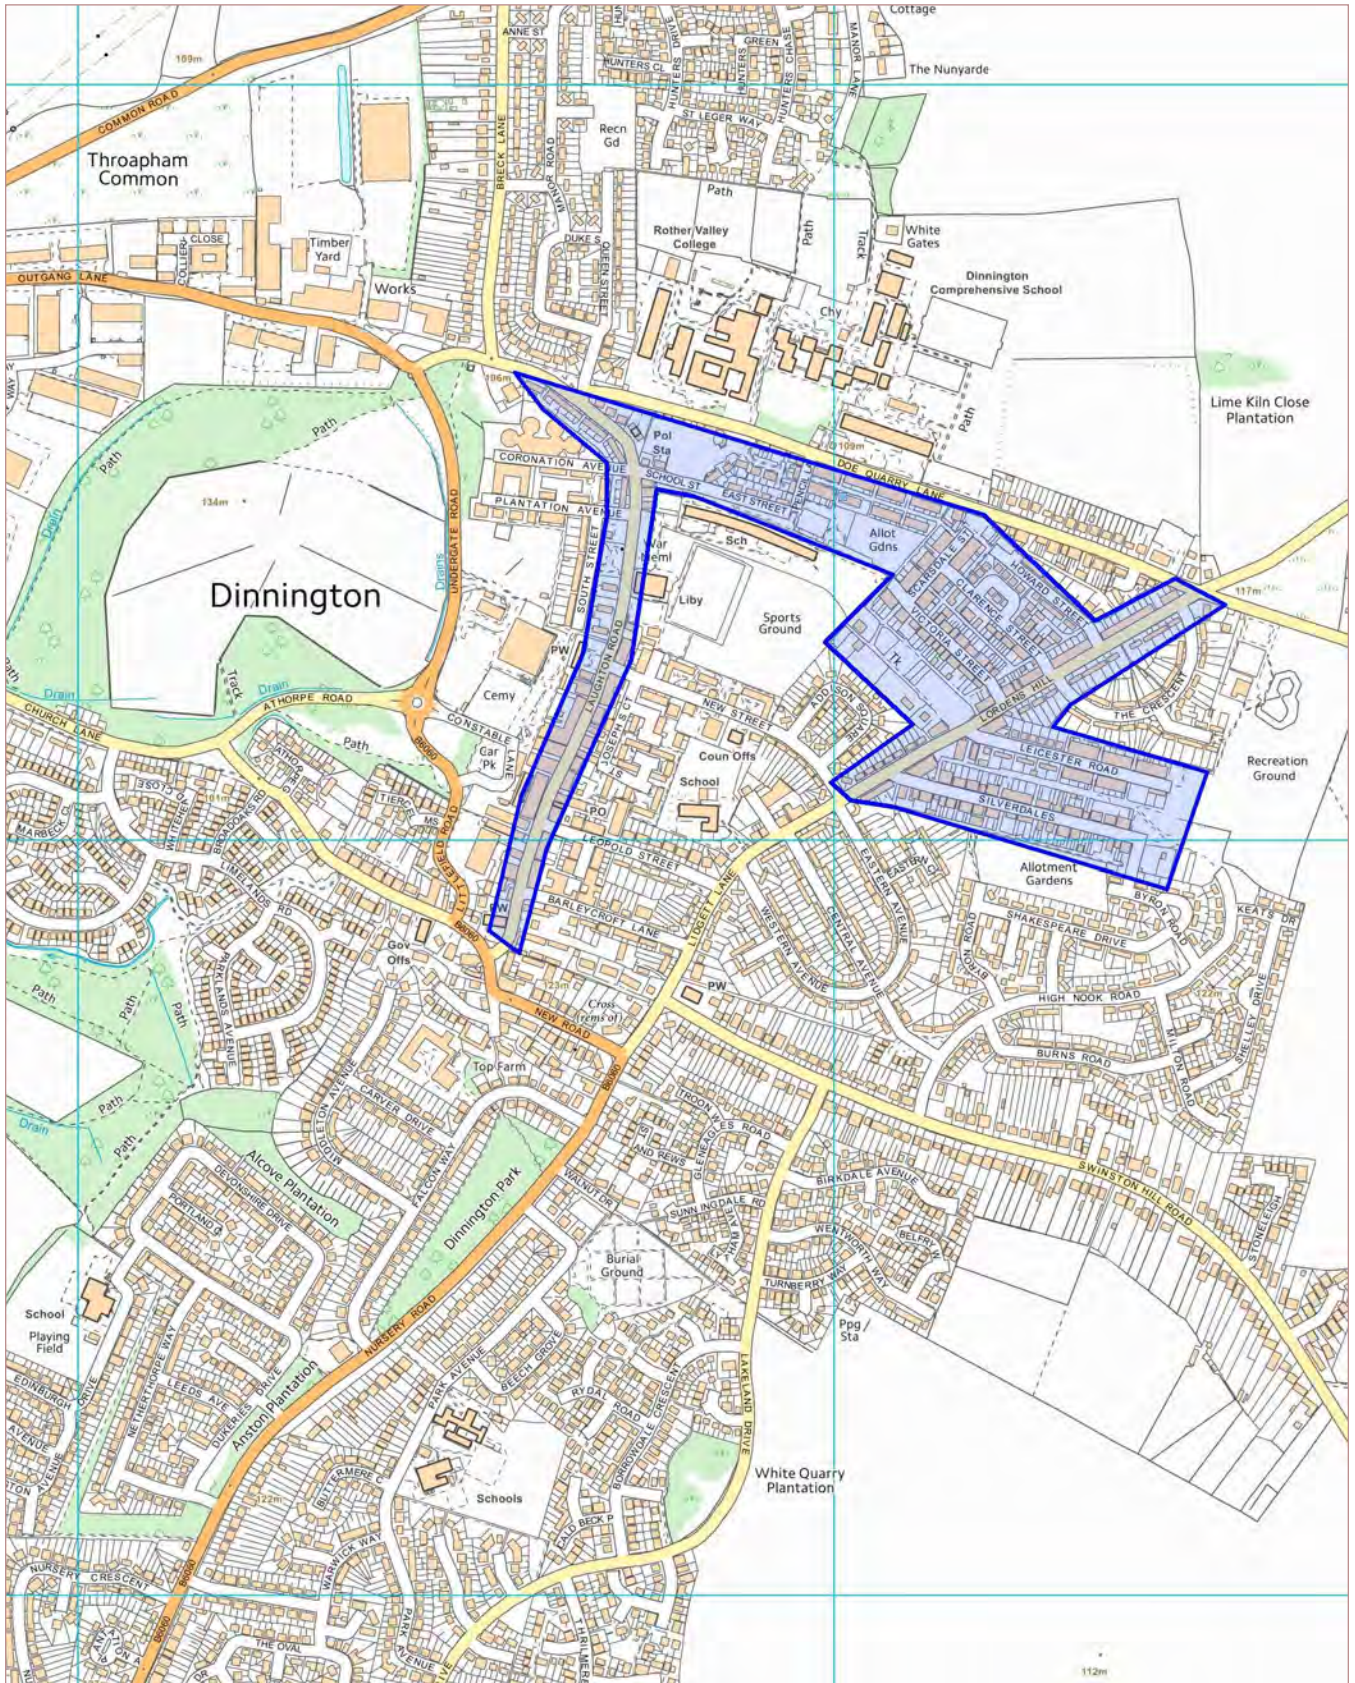

Appendix 4

Maps of Proposed Designation Areas 2020-2025

Masbrough - Proposed Selective Licensing Area

1:10000

Reproduced from the Ordnance Survey mapping with the permission of the Controller of Her Majesty's Stationery Office © Crown copyright. Unauthorised reproduction infringes Crown copyright and may lead to prosecution or civil proceedings. Rotherham MBC Licence No. 100019587. A-Z Maps Copyright Geographers' A-Z Map Co. Ltd. Historical Mapping Copyright The Landmark Information Group.

Eastwood and Wellgate - Proposed Selective Licensing Area

1:10000

1:10000

Dinnington - Proposed Selective Licensing Area

Reproduced from the Ordnance Survey mapping with the permission of the Controller of Her Majesty's Stationery Office © Crown copyright. Unauthorised reproduction infringes Crown copyright and may lead to prosecution or civil proceedings. Rotherham MBC Licence No. 100019587. A-Z Maps Copyright Geographers' A-Z Map Co. Ltd. Historical Mapping Copyright The Landmark Information Group.

1:10000

Maltby - Proposed Selective Licensing Area

Also showing separately proposed area of Little London