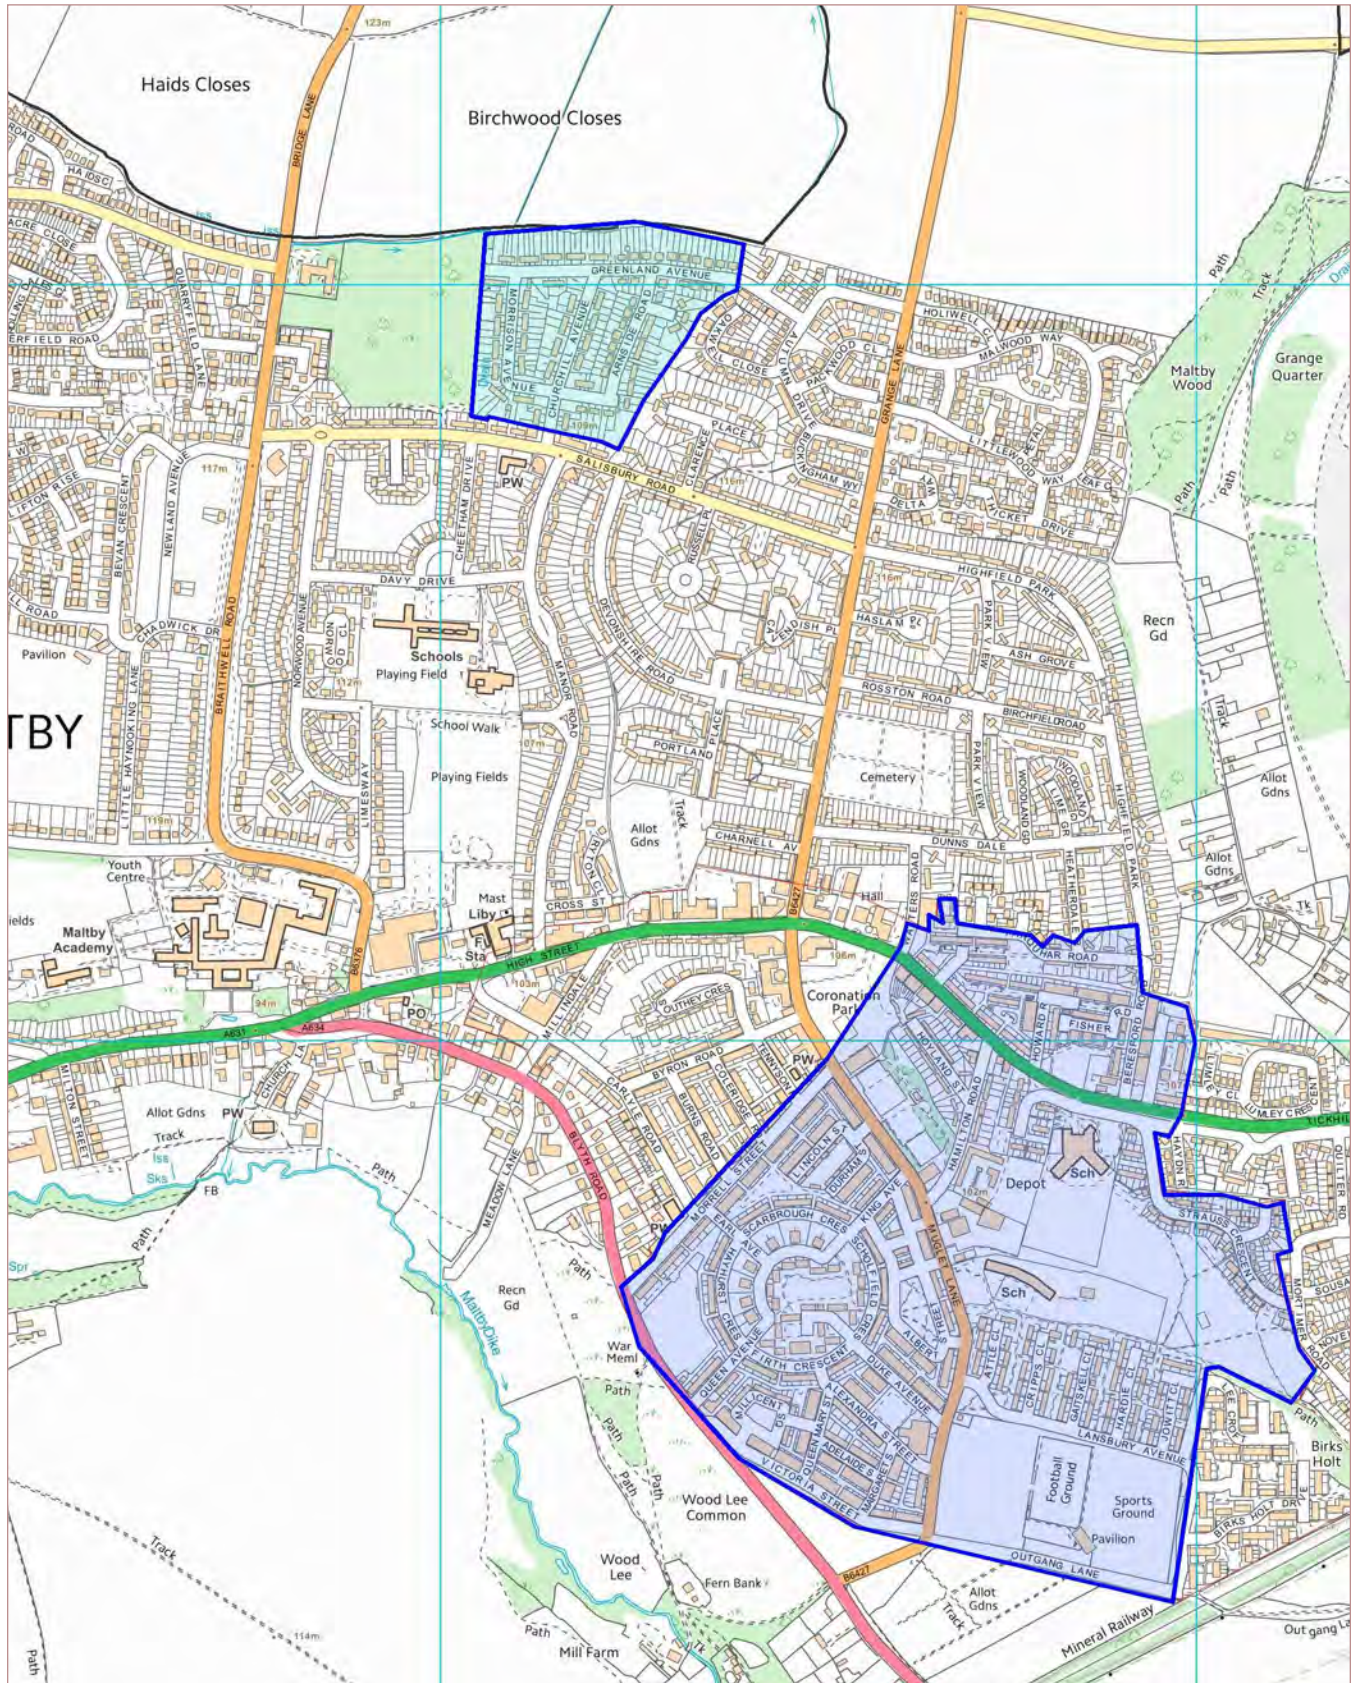

Appendix 4

Maps of Proposed Designation Areas 2020-2025

Masbrough - Proposed Selective Licensing Area

1:10000

Reproduced from the Ordnance Survey mapping with the permission of the Controller of Her Majesty's Stationery Office © Crown copyright. Unauthorised reproduction infringes Crown copyright and may lead to prosecution or civil proceedings. Rotherham MBC Licence No. 100019587. A-Z Maps Copyright Geographers' A-Z Map Co. Ltd. Historical Mapping Copyright The Landmark Information Group.

Eastwood and Wellgate - Proposed Selective Licensing Area

1:10000

1:10000

Dinnington - Proposed Selective Licensing Area

Reproduced from the Ordnance Survey mapping with the permission of the Controller of Her Majesty's Stationery Office © Crown copyright. Unauthorised reproduction infringes Crown copyright and may lead to prosecution or civil proceedings. Rotherham MBC Licence No. 100019587. A-Z Maps Copyright Geographers' A-Z Map Co. Ltd. Historical Mapping Copyright The Landmark Information Group.

1:10000

Maltby - Proposed Selective Licensing Area

Also showing separately proposed area of Little London