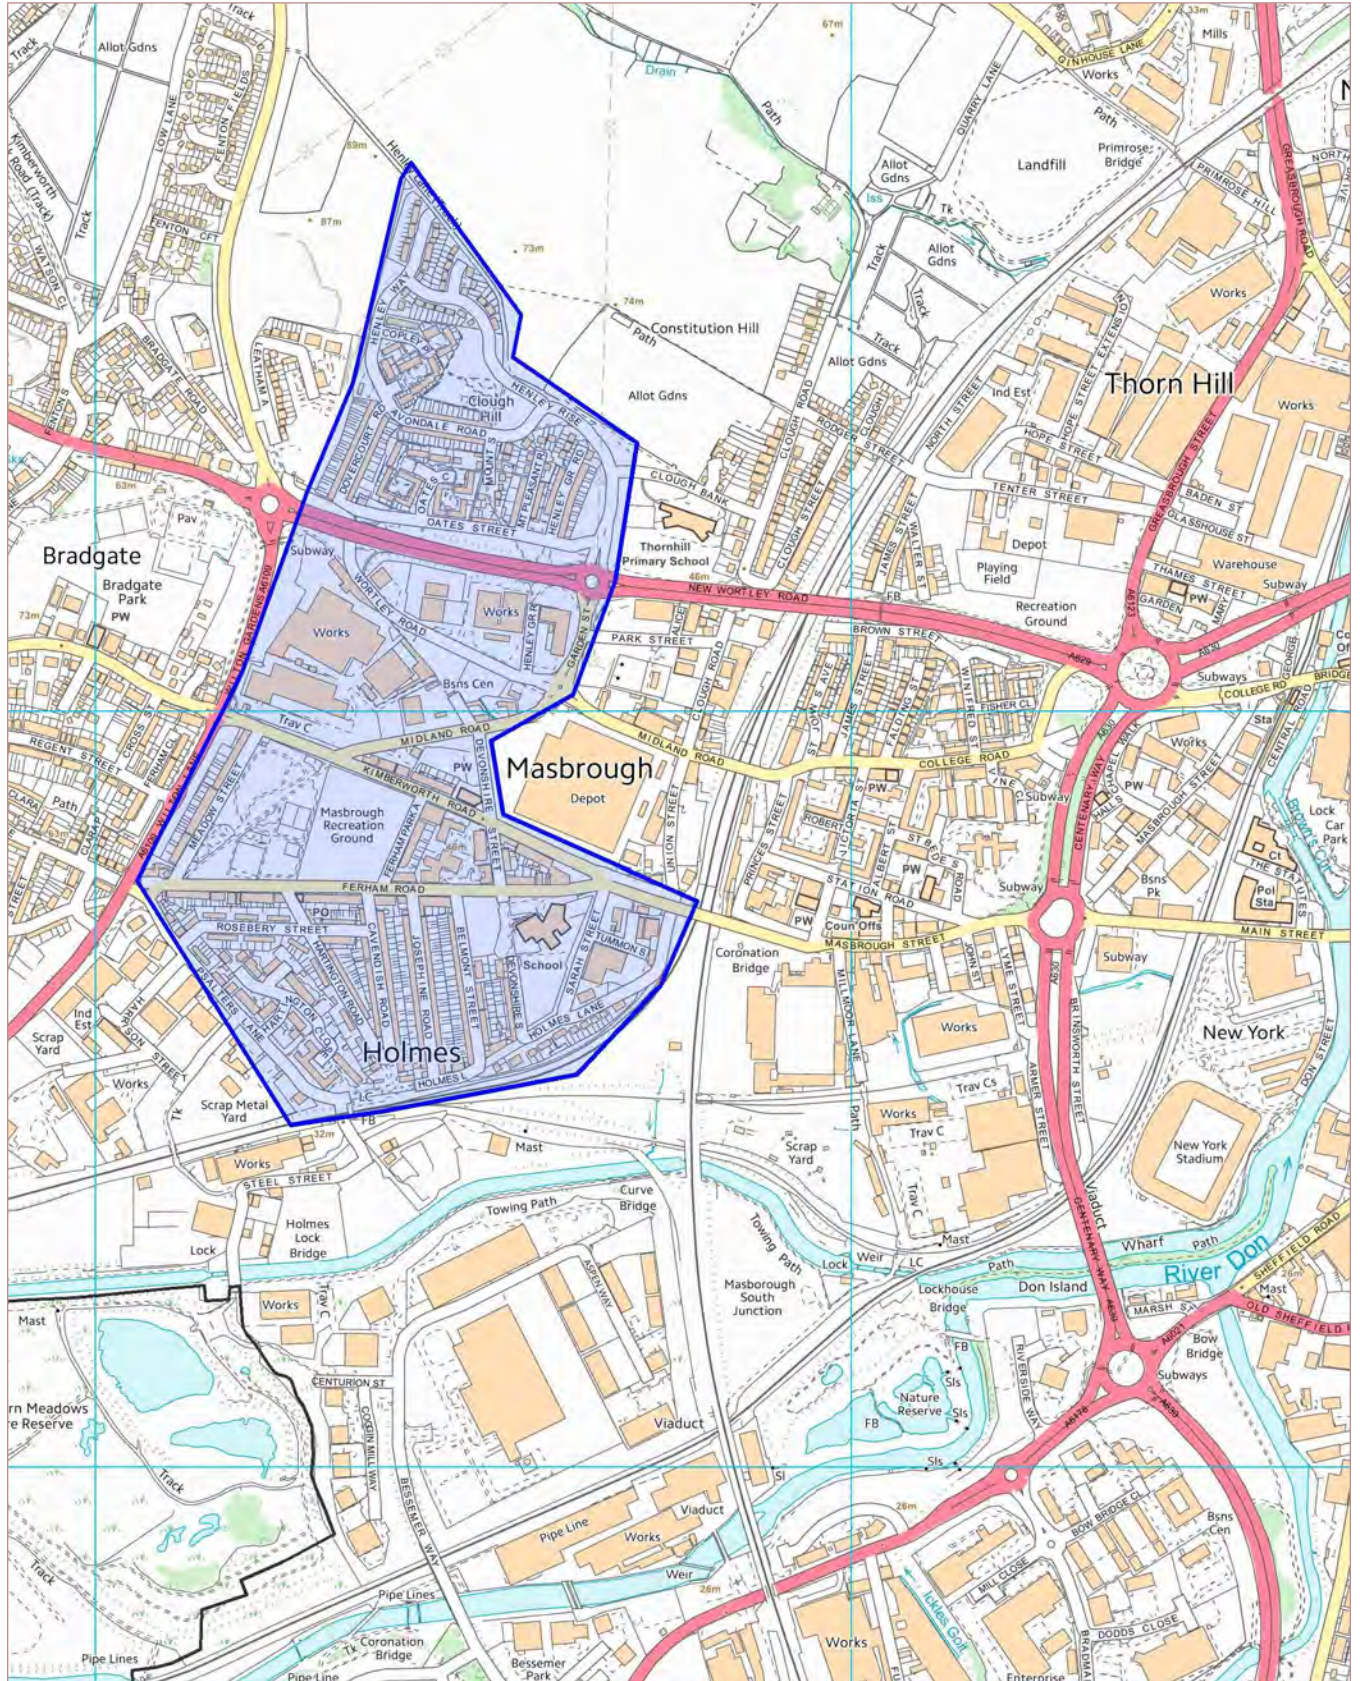

Appendix 4

Maps of Proposed Designation Areas 2020-2025

Masbrough - Proposed Selective Licensing Area

1:10000

Reproduced from the Ordnance Survey mapping with the permission of the Controller of Her Majesty's Stationery Office © Crown copyright. Unauthorised reproduction infringes Crown copyright and may lead to prosecution or civil proceedings. Rotherham MBC Licence No. 100019587. A-Z Maps Copyright Geographers' A-Z Map Co. Ltd. Historical Mapping Copyright The Landmark Information Group.

Eastwood and Wellgate - Proposed Selective Licensing Area

1:10000

1:10000

Dinnington - Proposed Selective Licensing Area

Reproduced from the Ordnance Survey mapping with the permission of the Controller of Her Majesty's Stationery Office © Crown copyright. Unauthorised reproduction infringes Crown copyright and may lead to prosecution or civil proceedings. Rotherham MBC Licence No. 100019587. A-Z Maps Copyright Geographers' A-Z Map Co. Ltd. Historical Mapping Copyright The Landmark Information Group.

1:10000

Maltby - Proposed Selective Licensing Area

Also showing separately proposed area of Little London