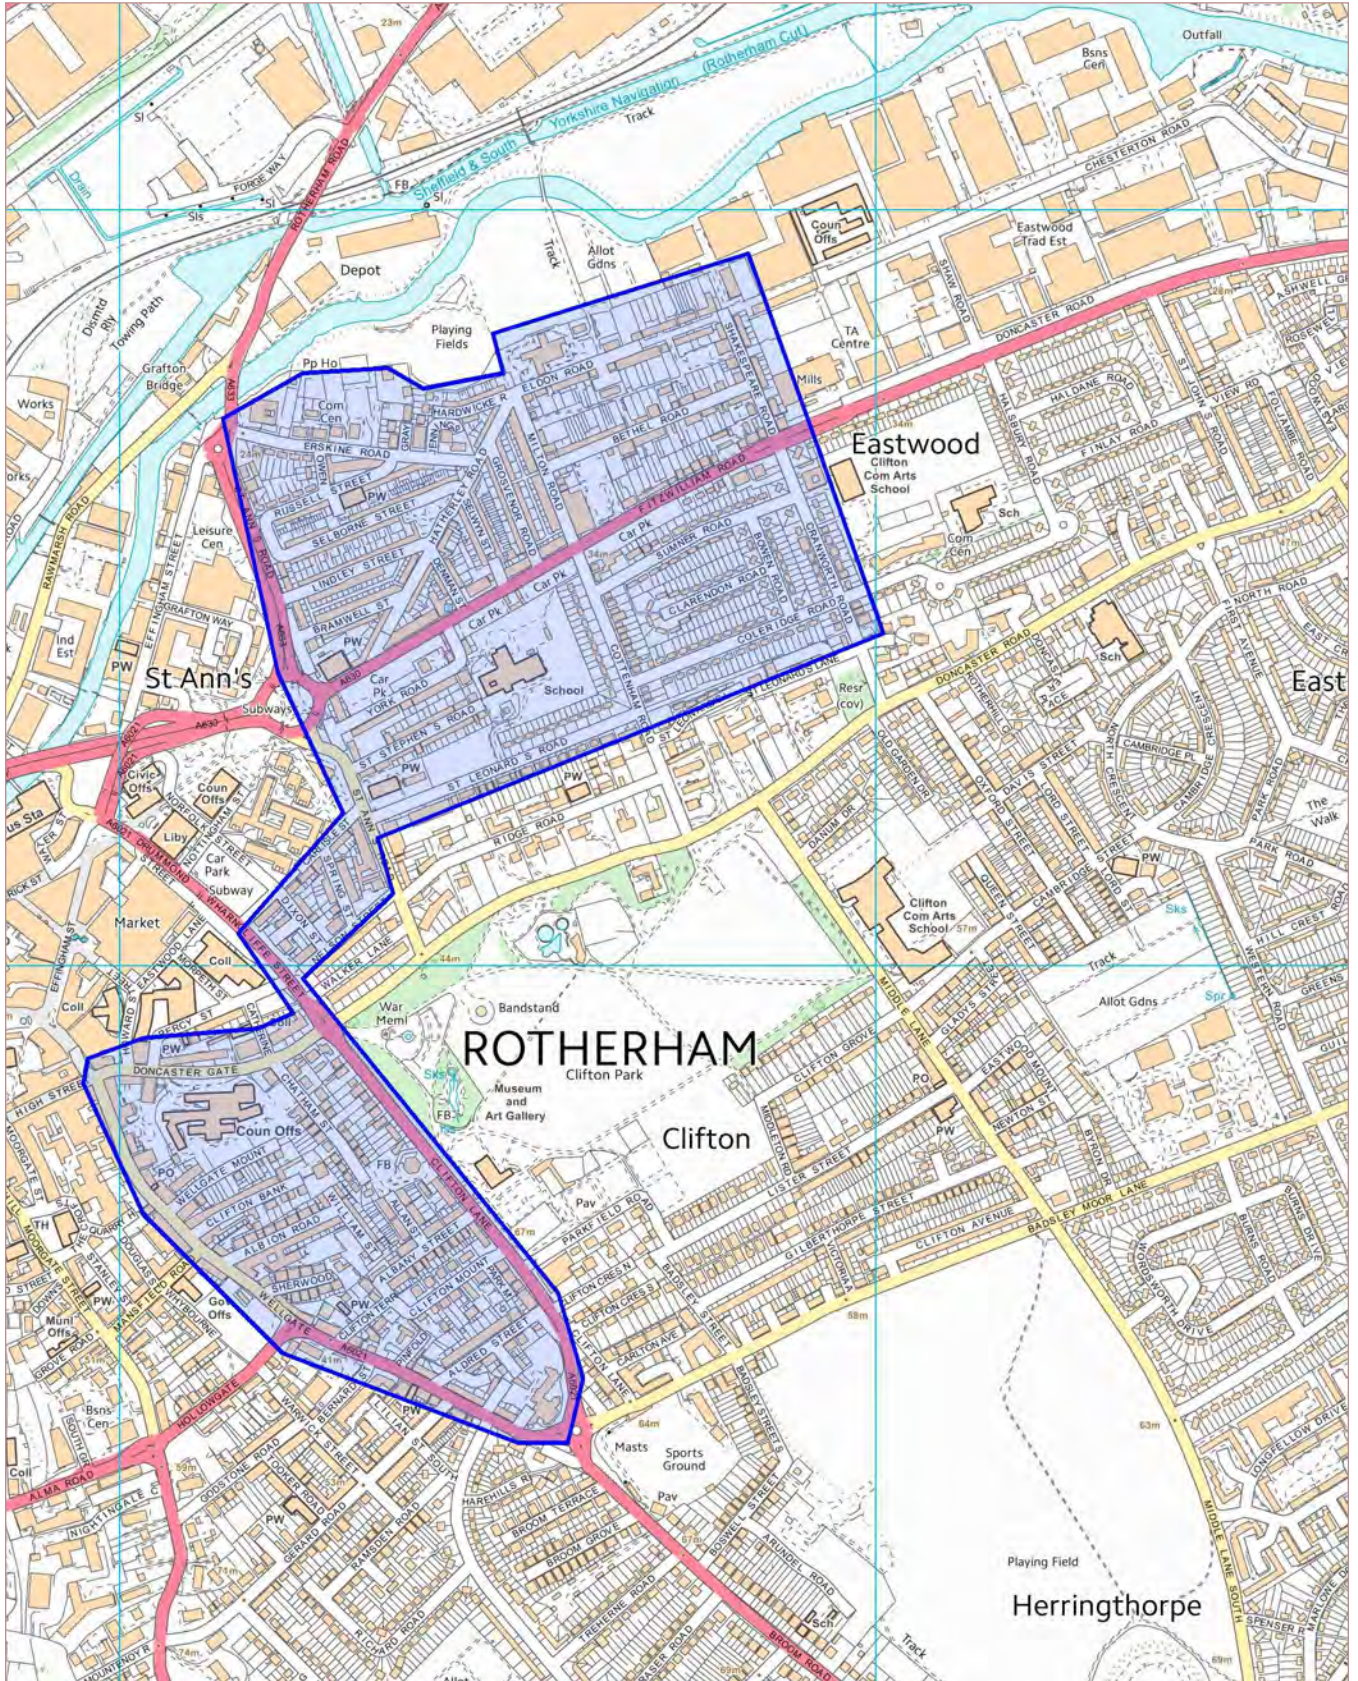

Appendix 4

Maps of Proposed Designation Areas 2020-2025

Masbrough - Proposed Selective Licensing Area

1:10000

Reproduced from the Ordnance Survey mapping with the permission of the Controller of Her Majesty's Stationery Office © Crown copyright. Unauthorised reproduction infringes Crown copyright and may lead to prosecution or civil proceedings. Rotherham MBC Licence No. 100019587. A-Z Maps Copyright Geographers' A-Z Map Co. Ltd. Historical Mapping Copyright The Landmark Information Group.

Eastwood and Wellgate - Proposed Selective Licensing Area

1:10000

1:10000

Dinnington - Proposed Selective Licensing Area

Reproduced from the Ordnance Survey mapping with the permission of the Controller of Her Majesty's Stationery Office © Crown copyright. Unauthorised reproduction infringes Crown copyright and may lead to prosecution or civil proceedings. Rotherham MBC Licence No. 100019587. A-Z Maps Copyright Geographers' A-Z Map Co. Ltd. Historical Mapping Copyright The Landmark Information Group.

1:10000

Maltby - Proposed Selective Licensing Area

Also showing separately proposed area of Little London