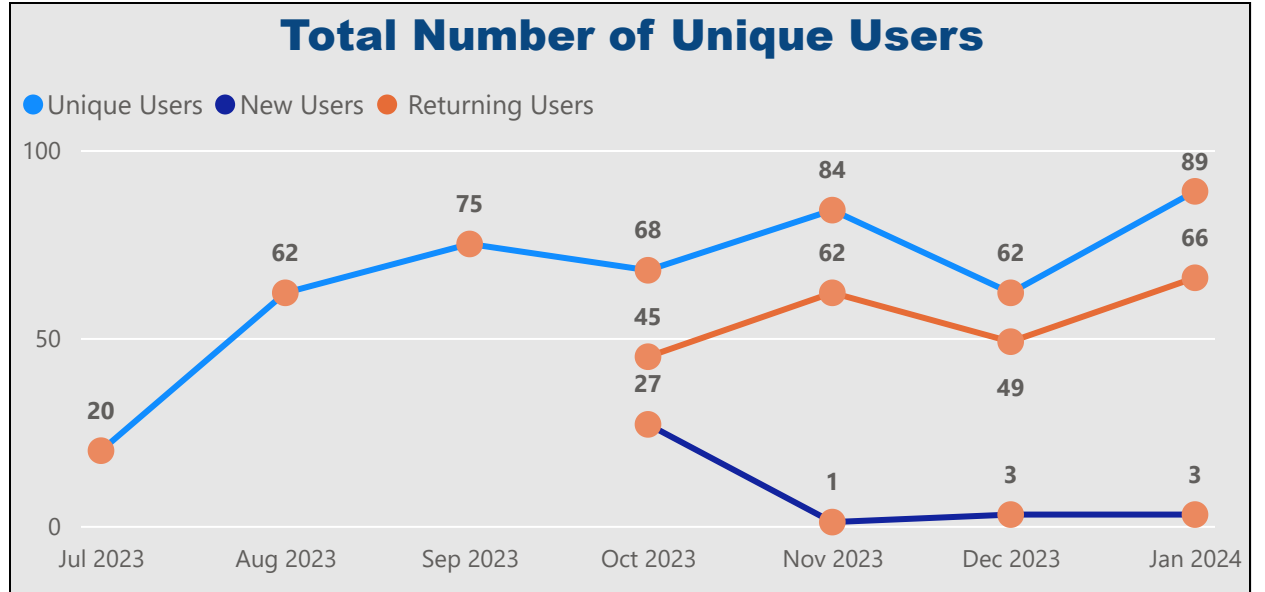

FAMILY HUB WEBSITE

Best Start in Life Page