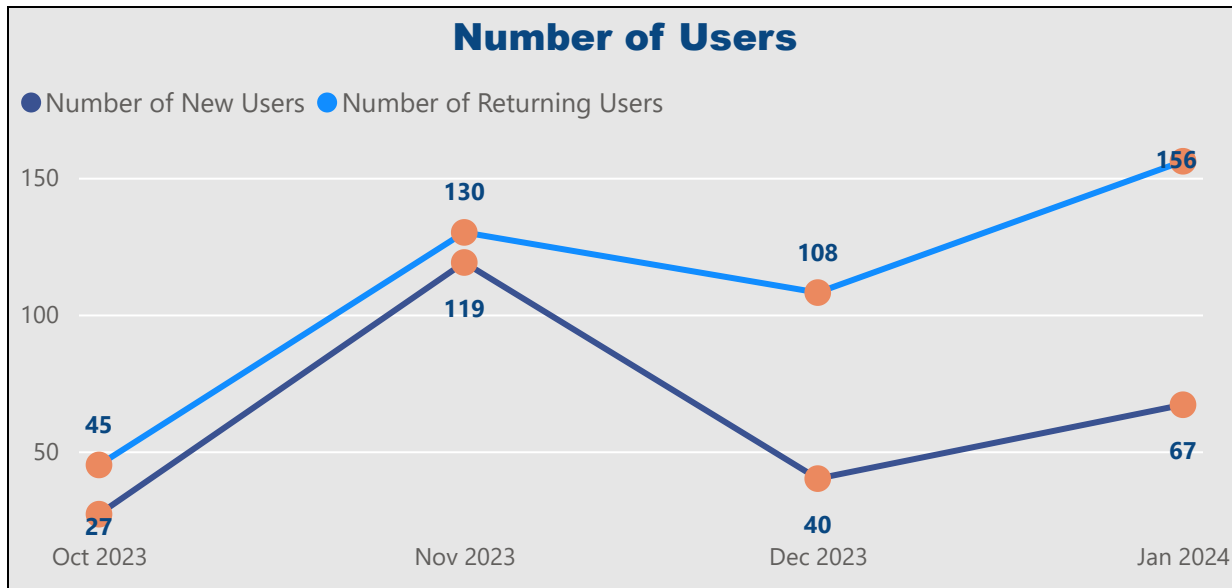

FAMILY HUB WEBSITE

Rotherham Family Hub & Best Start in Life Homepage

Unique Users: Visitors who have been to the site/webpages already but keep visiting

New Users: First time visitors to website/webpages