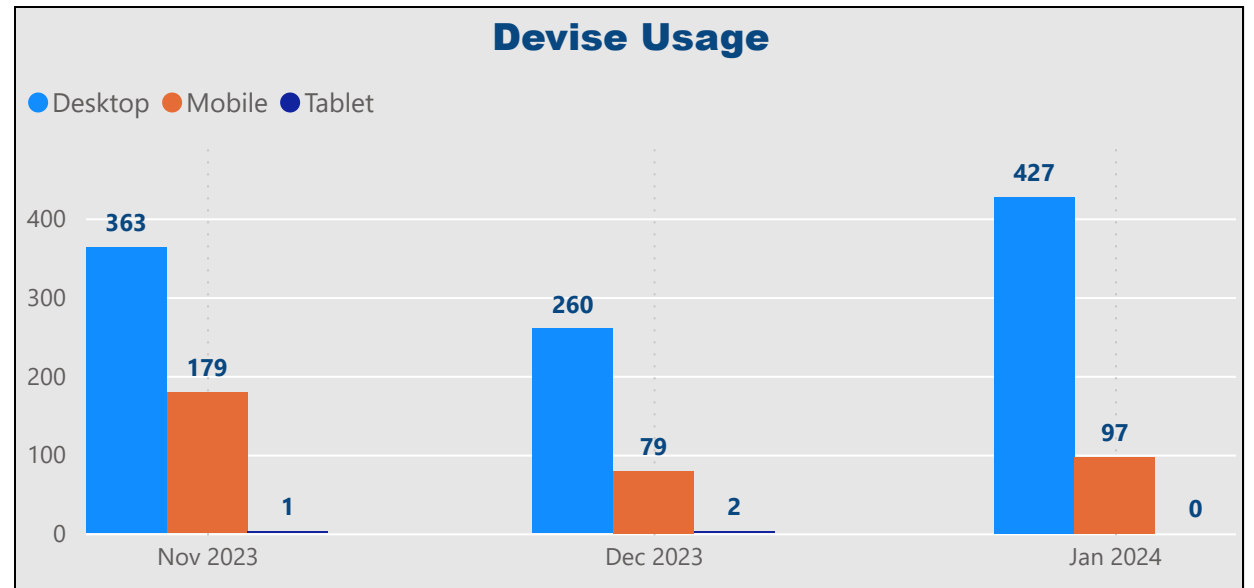

FAMILY HUB WEBSITE

Rotherham Family Hub & Best Start in Life Homepage

Unique Users: Visitors who have been to the site/webpages already but keep visiting

New Users: First time visitors to website/webpages