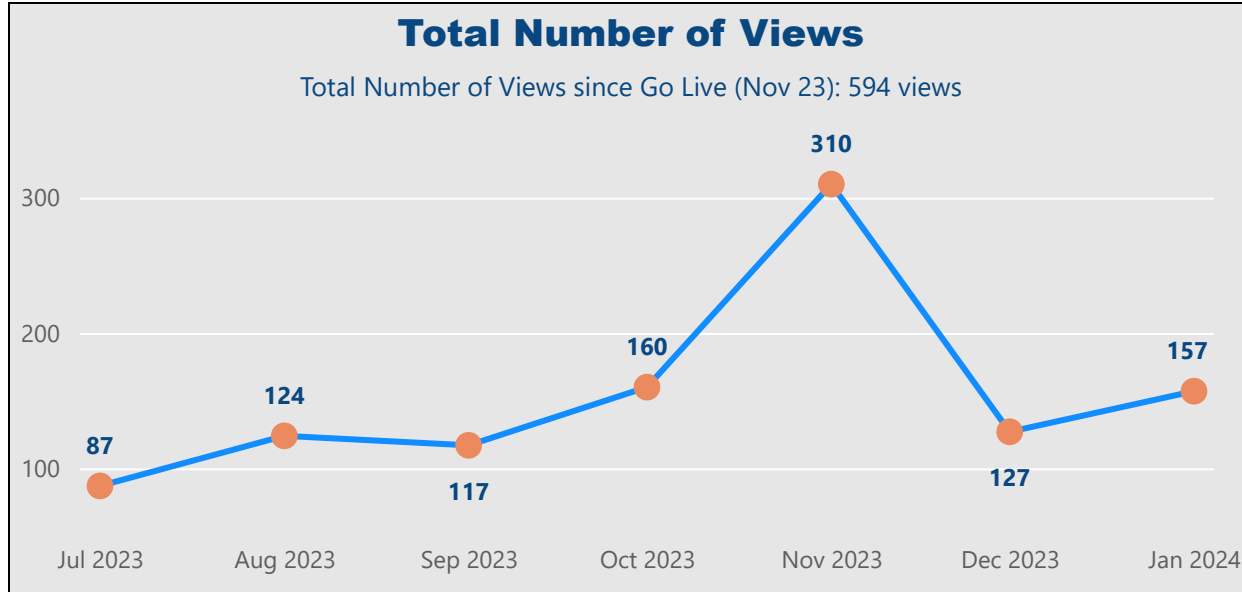

FAMILY HUB WEBSITE

Best Start in Life Page