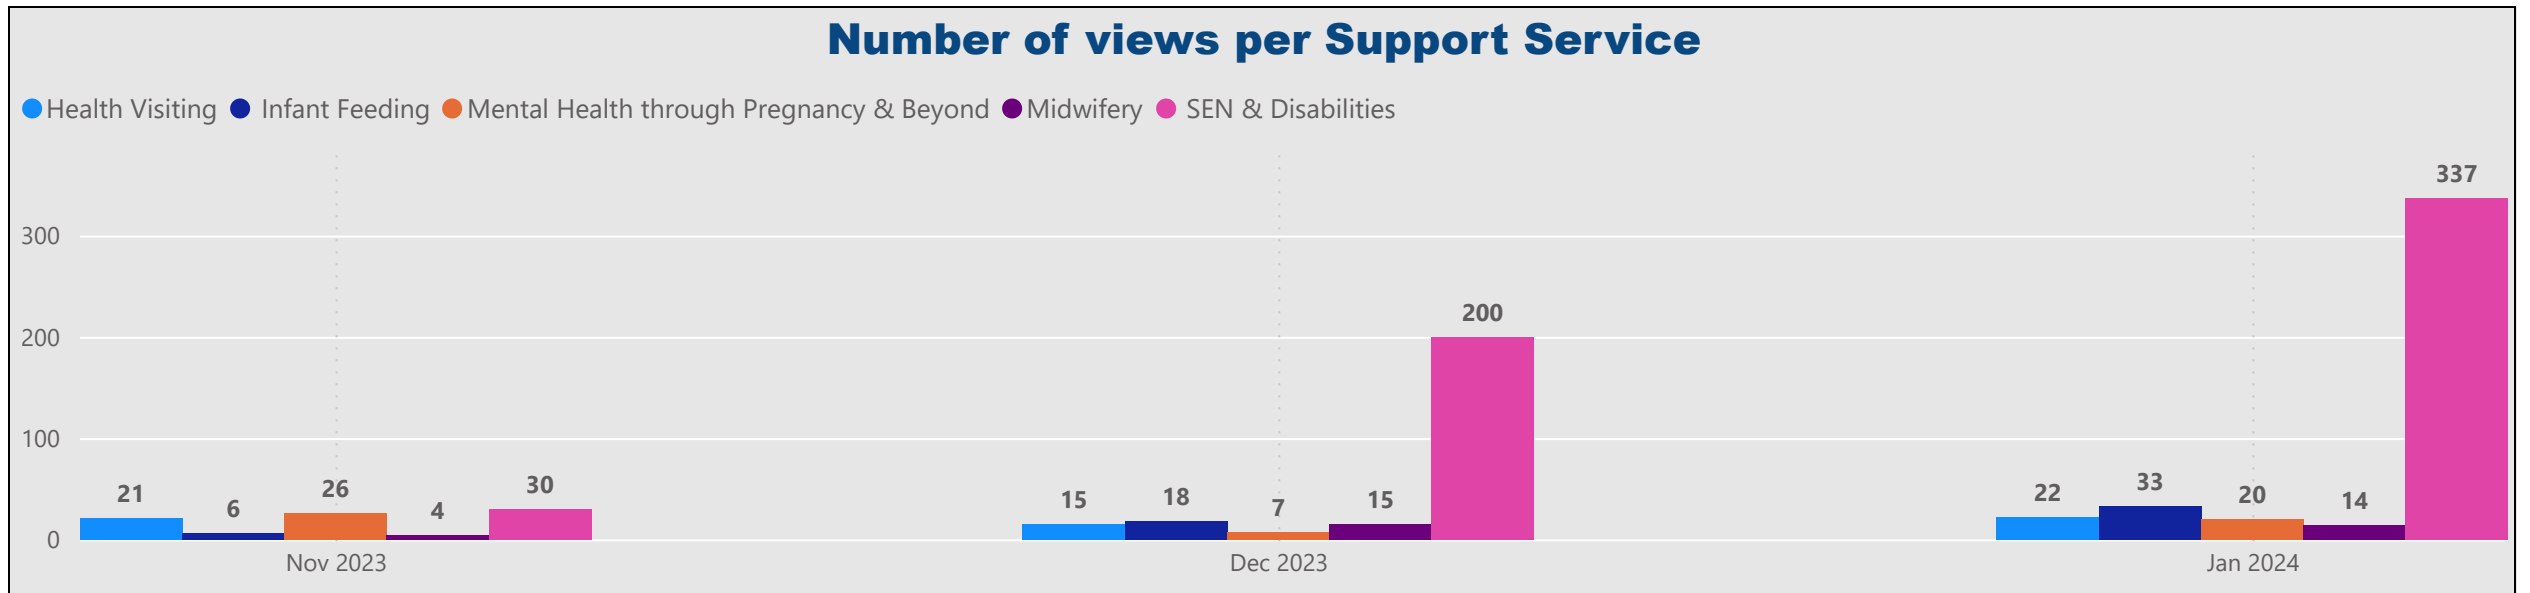

FAMILY HUB WEBSITE

Rotherham Family Hub & Best Start in Life Homepage

Unique Users: Visitors who have been to the site/webpages already but keep visiting

New Users: First time visitors to website/webpages

FAMILY HUB WEBSITE

Best Start in Life Page

FAMILY HUB WEBSITE

Number of Views per page

● Get Involved with Family Hubs ● Further Information & Support ● Family Hub Activities ● About Family Hubs & our Locations