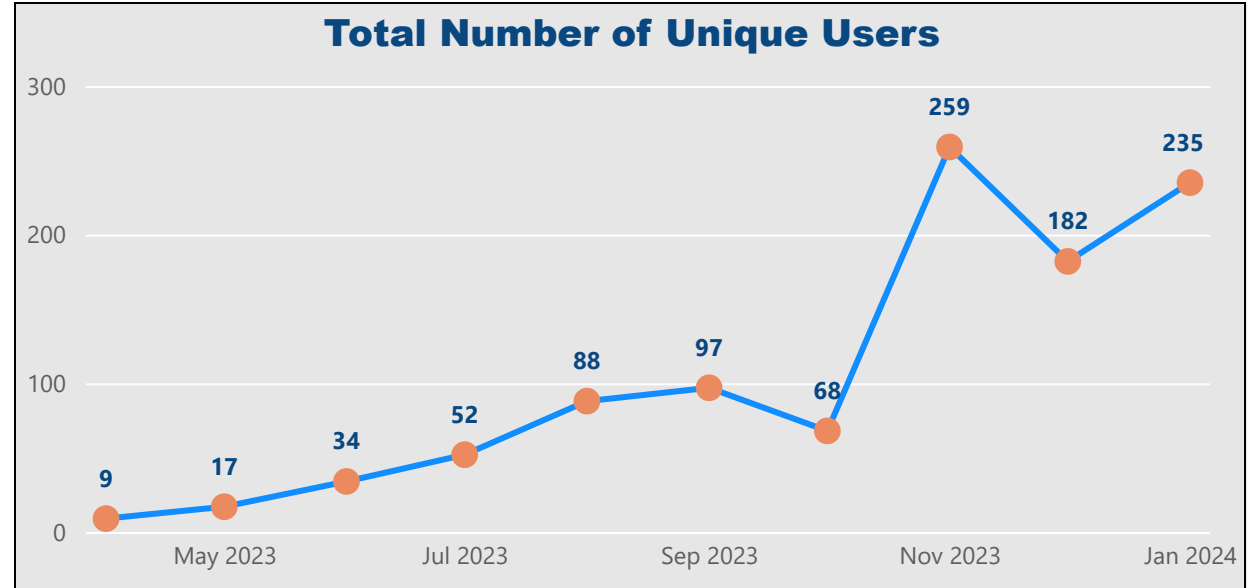

FAMILY HUB WEBSITE

Rotherham Family Hub & Best Start in Life Homepage

Unique Users: Visitors who have been to the site/webpages already but keep visiting

New Users: First time visitors to website/webpages