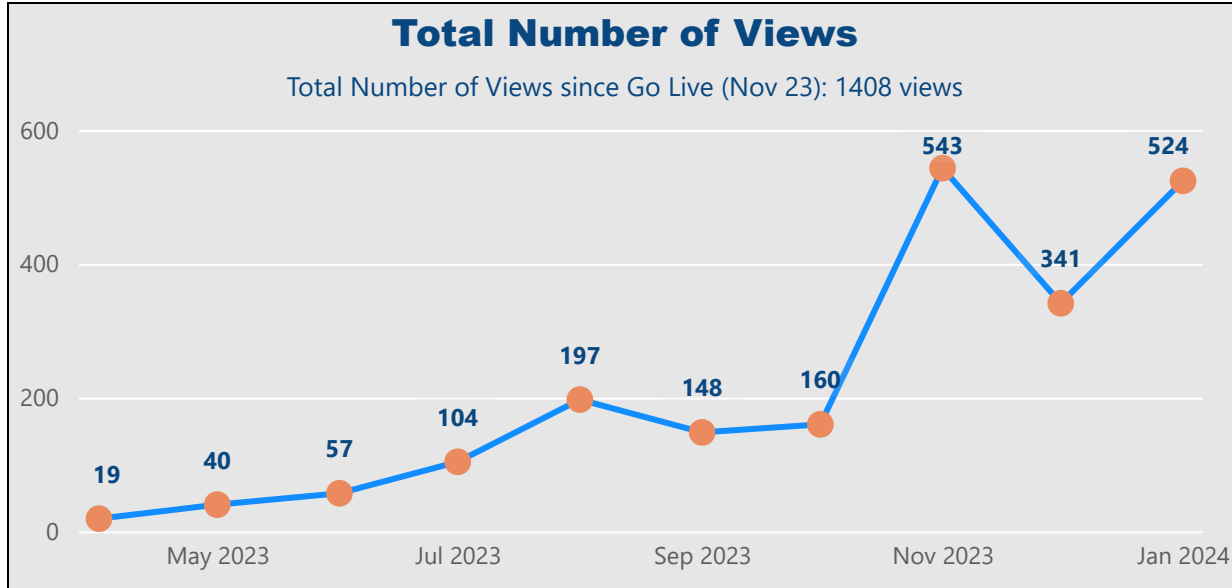

FAMILY HUB WEBSITE

Rotherham Family Hub & Best Start in Life Homepage

Unique Users: Visitors who have been to the site/webpages already but keep visiting

New Users: First time visitors to website/webpages