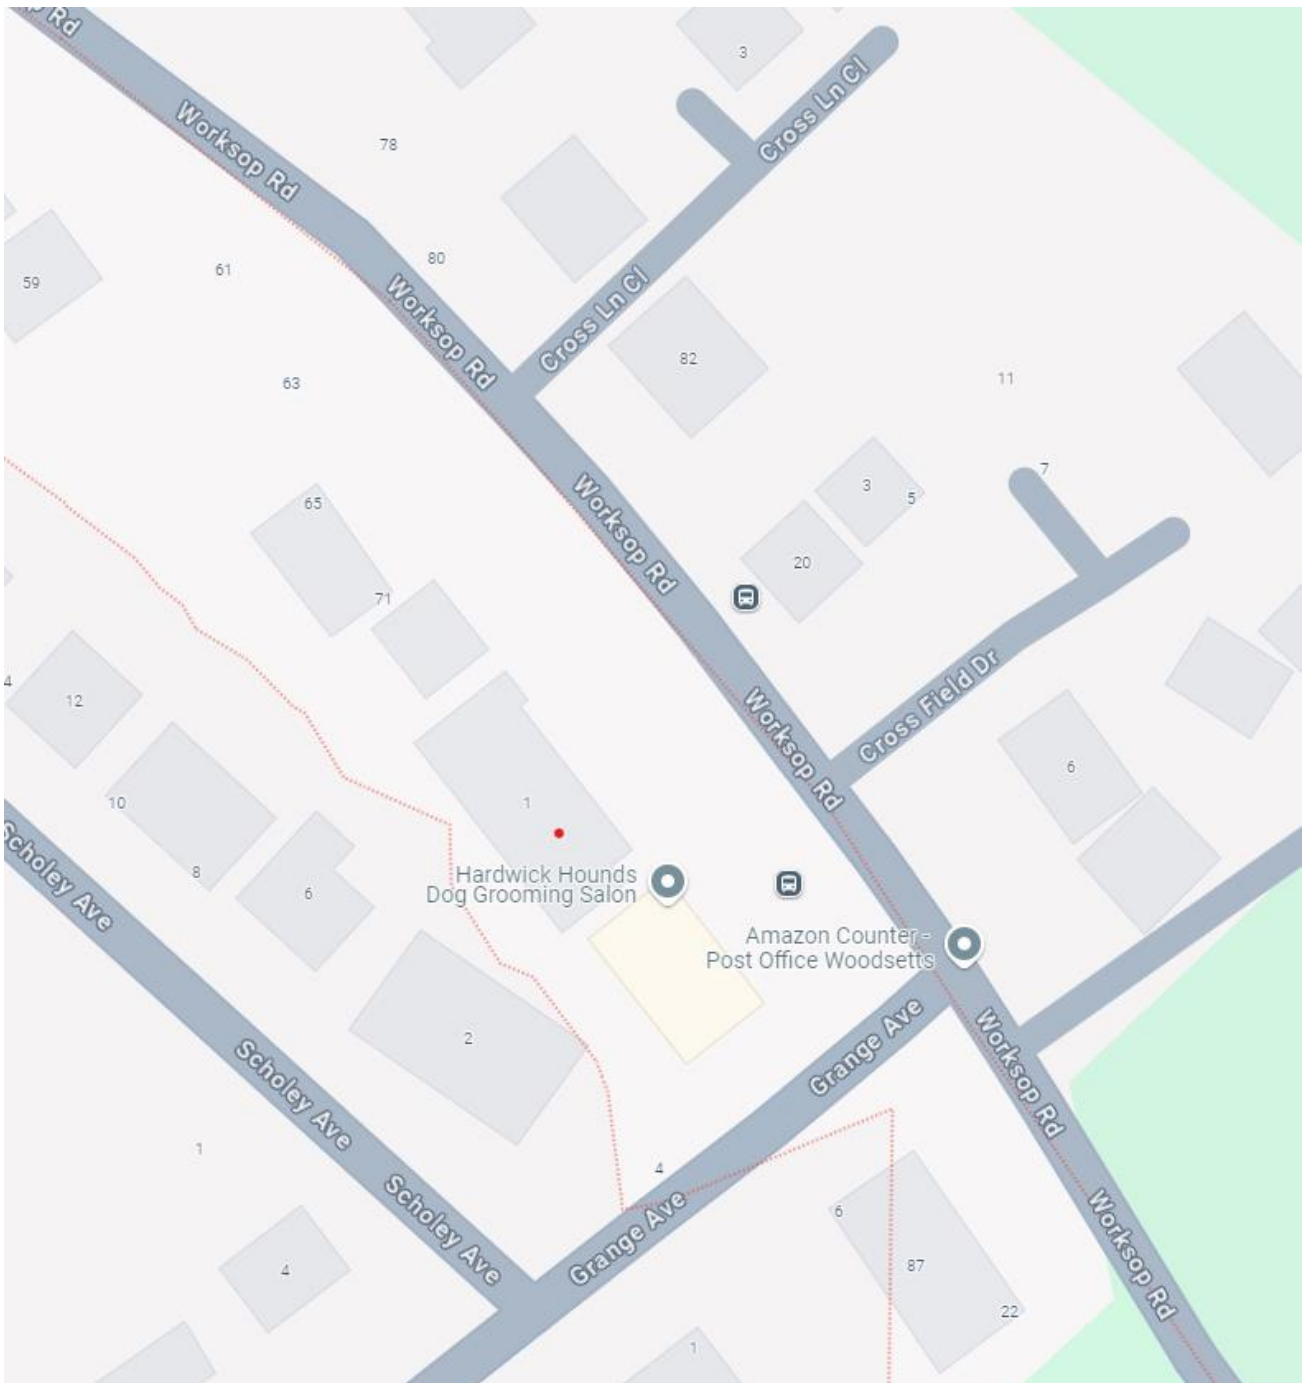

APPENDIX 1

Commercial Premises - Cup & Co, 83 Worksop Road, Woodsetts, Worksop S81 8RW

APPENDIX 1