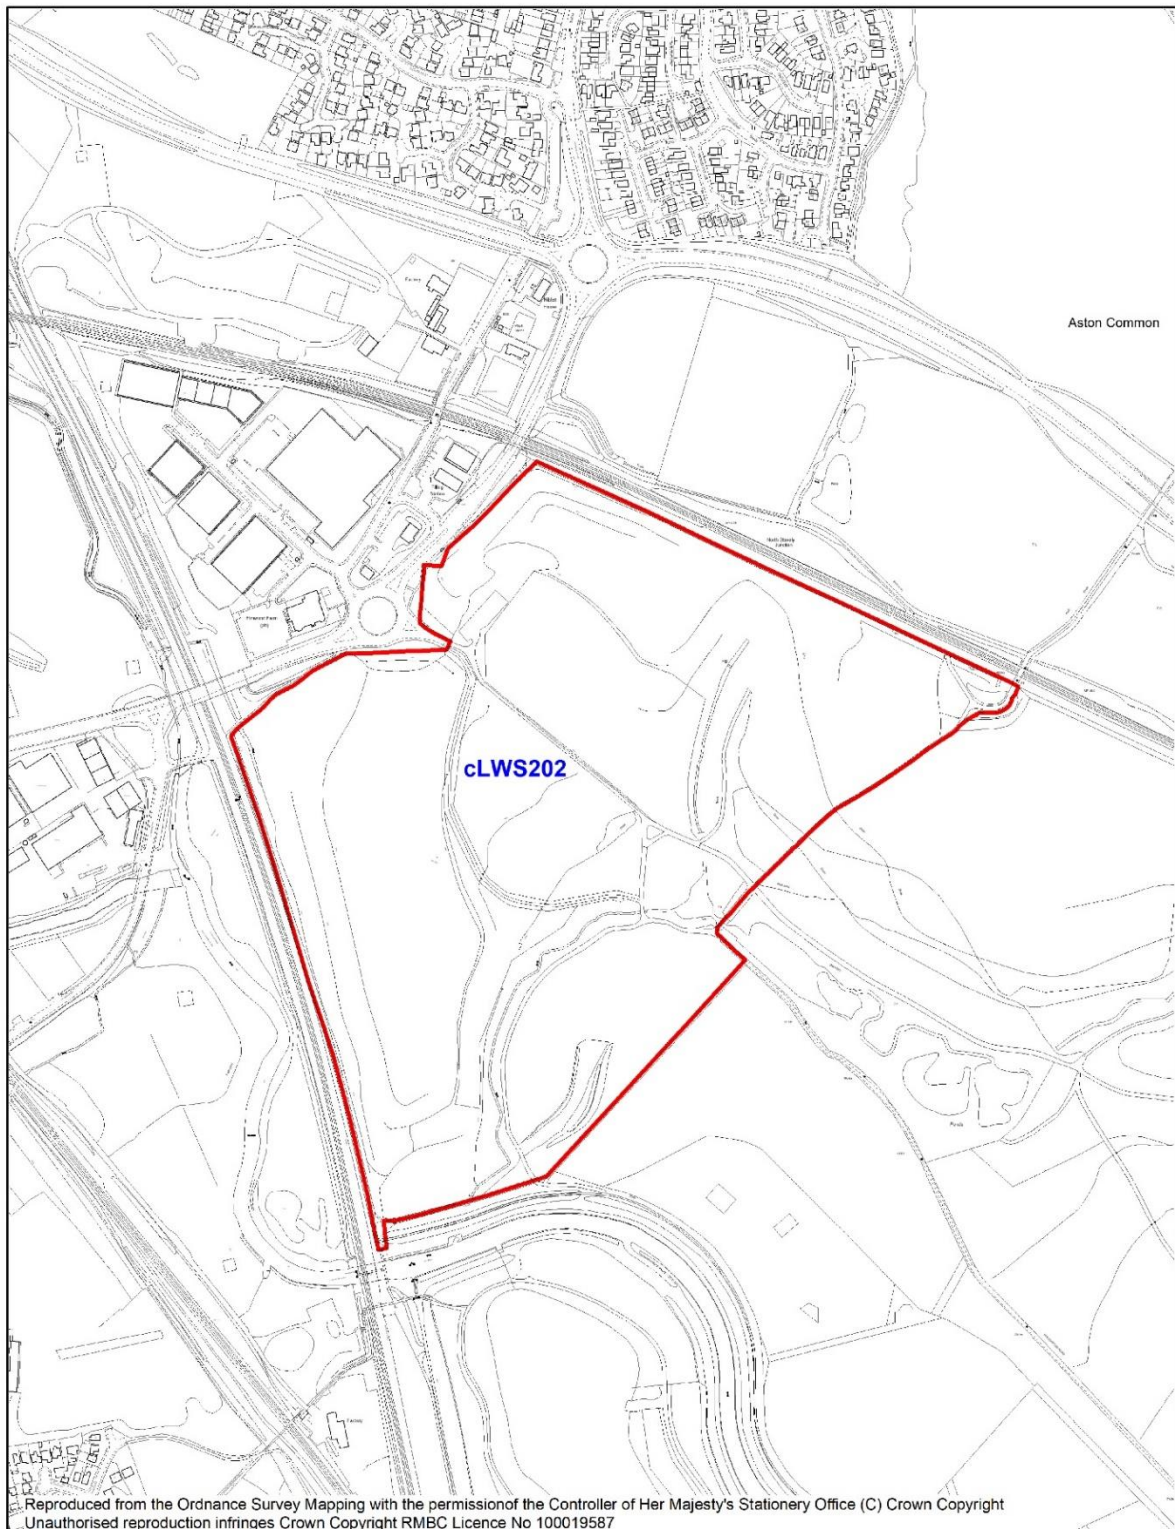

Local Wildlife Sites Boundary Maps of LWS 208 Brookfields Park

 <p>cLWS Boundary</p> <p>Area: 38.98 ha</p> <p>Produced: 5 July 2024</p>	<p><b>cLWS208</b> <b>Brookfields Park</b></p>	 <p>Planning Policy Team Riverside House Main Street Rotherham S60 1AE</p>
---	---	--

Local Wildlife Sites Boundary Maps of LWS 202 Pithouse West

<p> cLWS Boundary</p> <p>Area: 31.147 ha</p> <p>Produced: 19 June 2024</p>	<p><b>cLWS202 Pithouse West</b></p>	<p><b>Rotherham</b> Metropolitan Borough Council </p>	<p>Planning Policy Team Riverside House Main Street Rotherham S60 1AE</p>
---	-------------------------------------	--	---