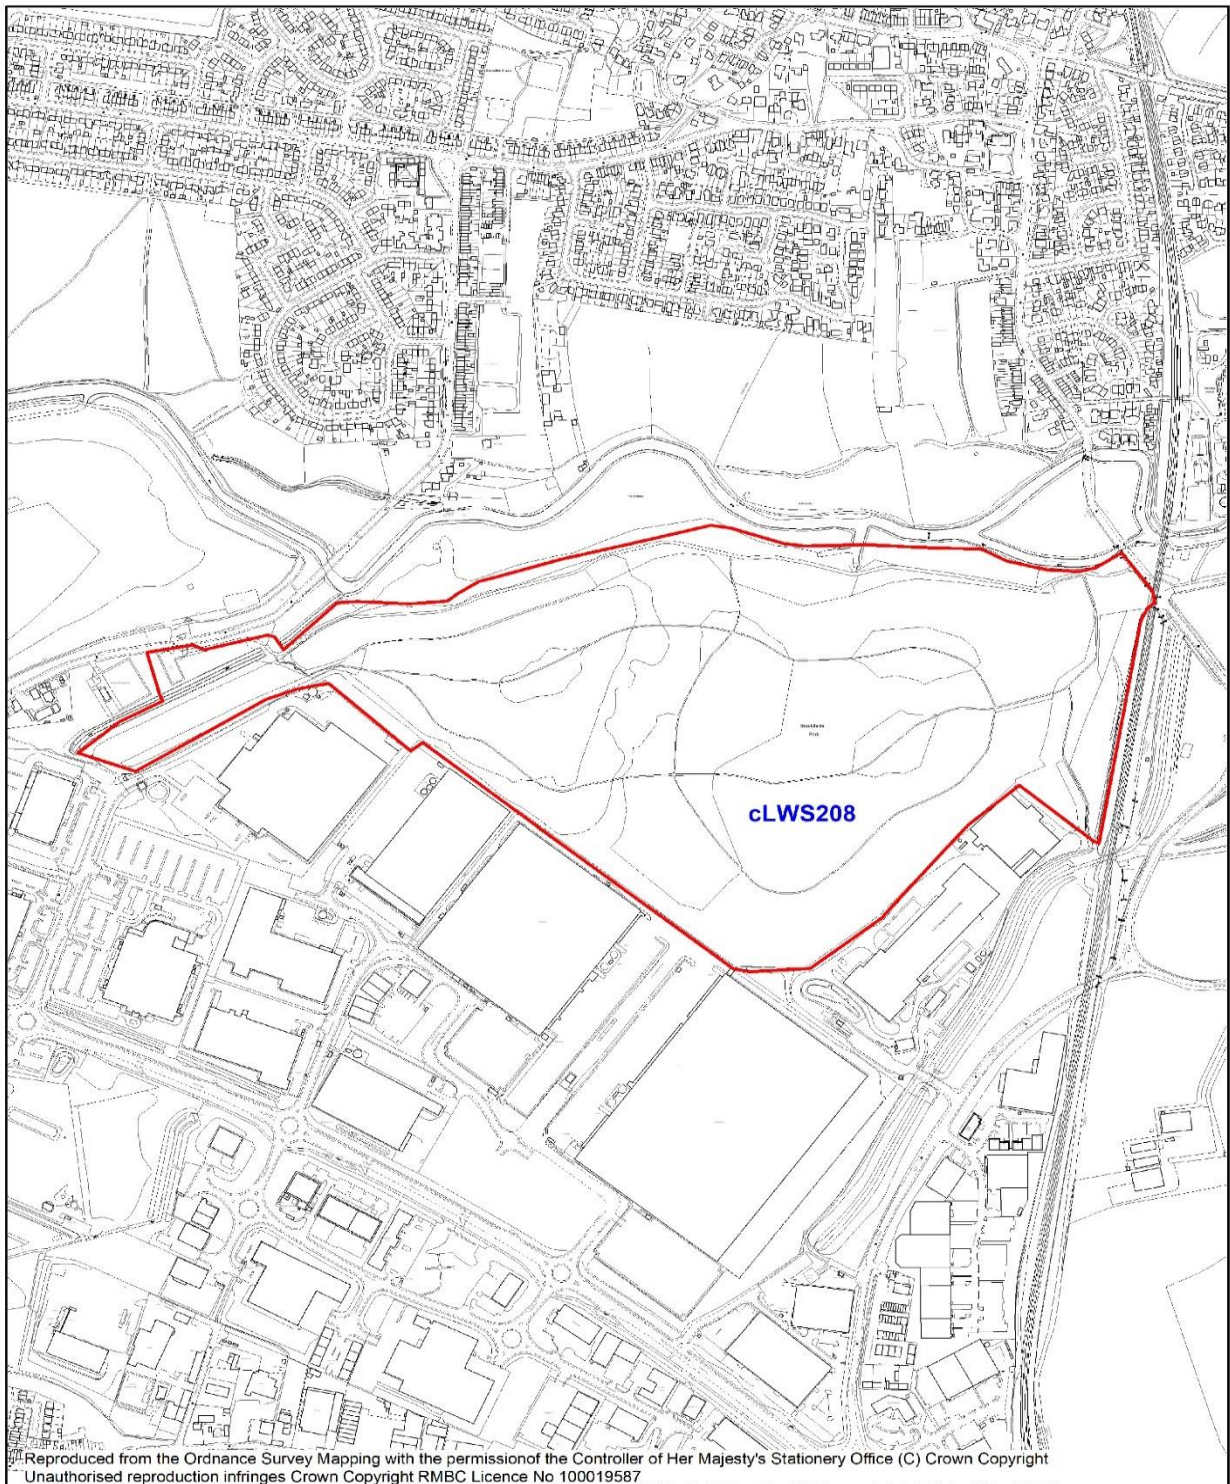

Local Wildlife Sites Boundary Maps of LWS 208 Brookfields Park

 <p>cLWS Boundary</p> <p>Area: 38.98 ha</p> <p>Produced: 5 July 2024</p>	<p><b>cLWS208</b> <b>Brookfields Park</b></p>	 <p>Planning Policy Team Riverside House Main Street Rotherham S60 1AE</p>
---	---	--

Local Wildlife Sites Boundary Maps of LWS 202 Pithouse West

<p> cLWS Boundary</p> <p>Area: 31.147 ha</p> <p>Produced: 19 June 2024</p>	<p><b>cLWS202 Pithouse West</b></p>	<p><b>Rotherham</b> Metropolitan Borough Council </p>	<p>Planning Policy Team Riverside House Main Street Rotherham S60 1AE</p>
---	-------------------------------------	--	---