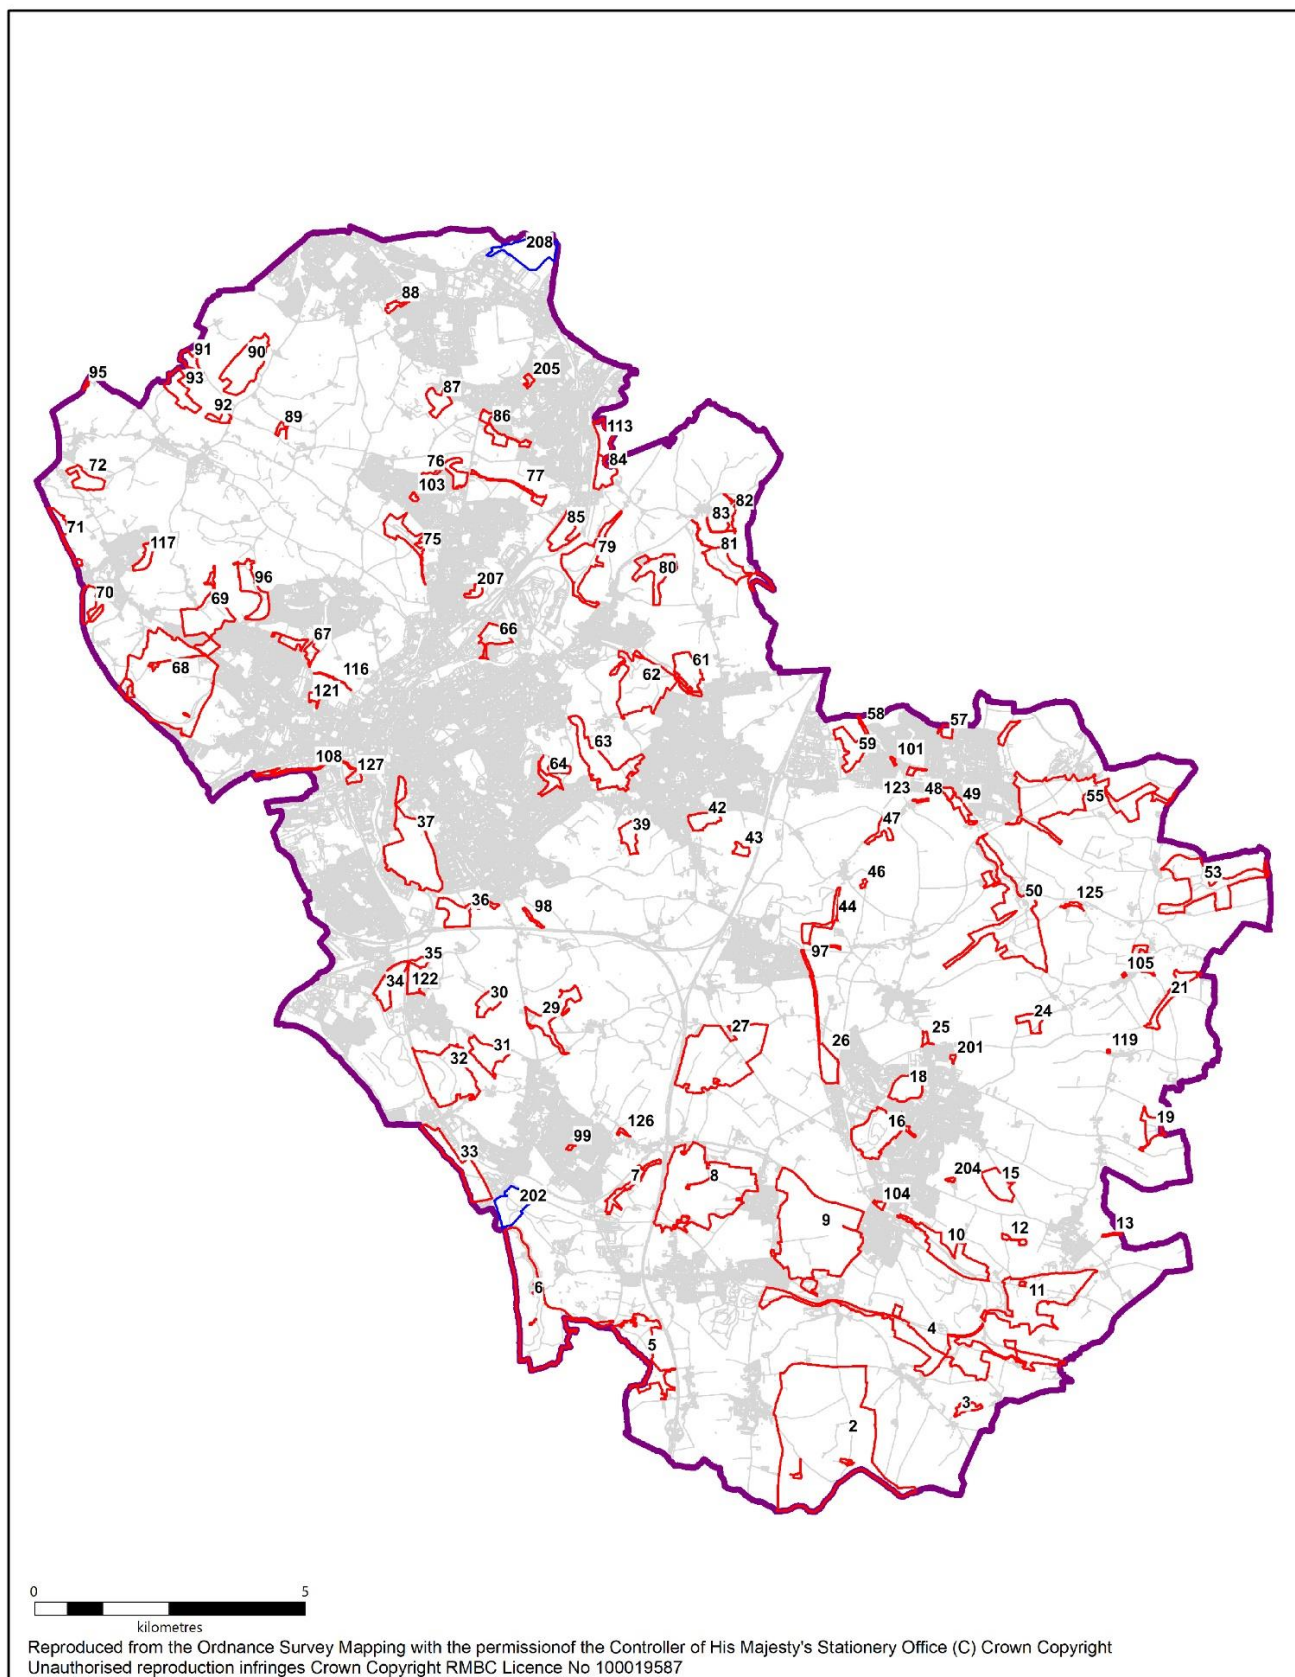

Appendix 2 Local Wildlife Sites Series Update 2025

 Existing Local Wildlife Sites
 New Local Wildlife Sites 2025
Produced: 18 December 2024

Local Wildlife Sites Series Update 2025

Planning Policy Team
Riverside House
Main Street
Rotherham S60 1AE