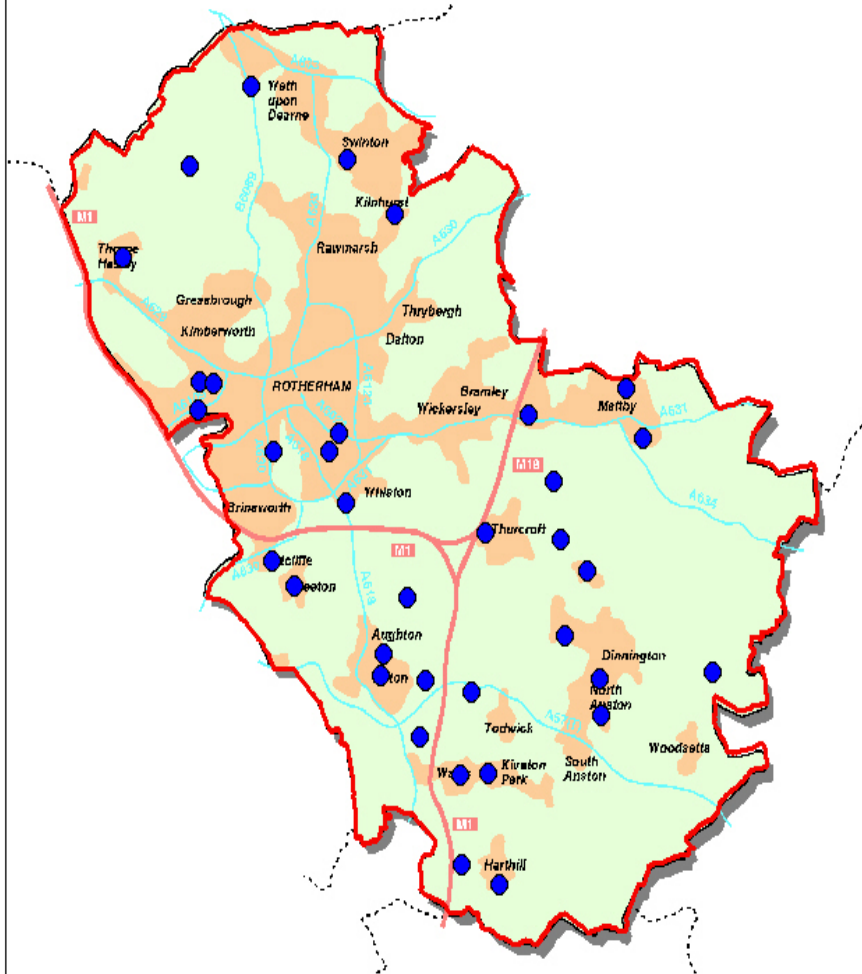

Map 1

A map demonstrating the locations of the 35 pay phones proposed for closure by British Telecom.