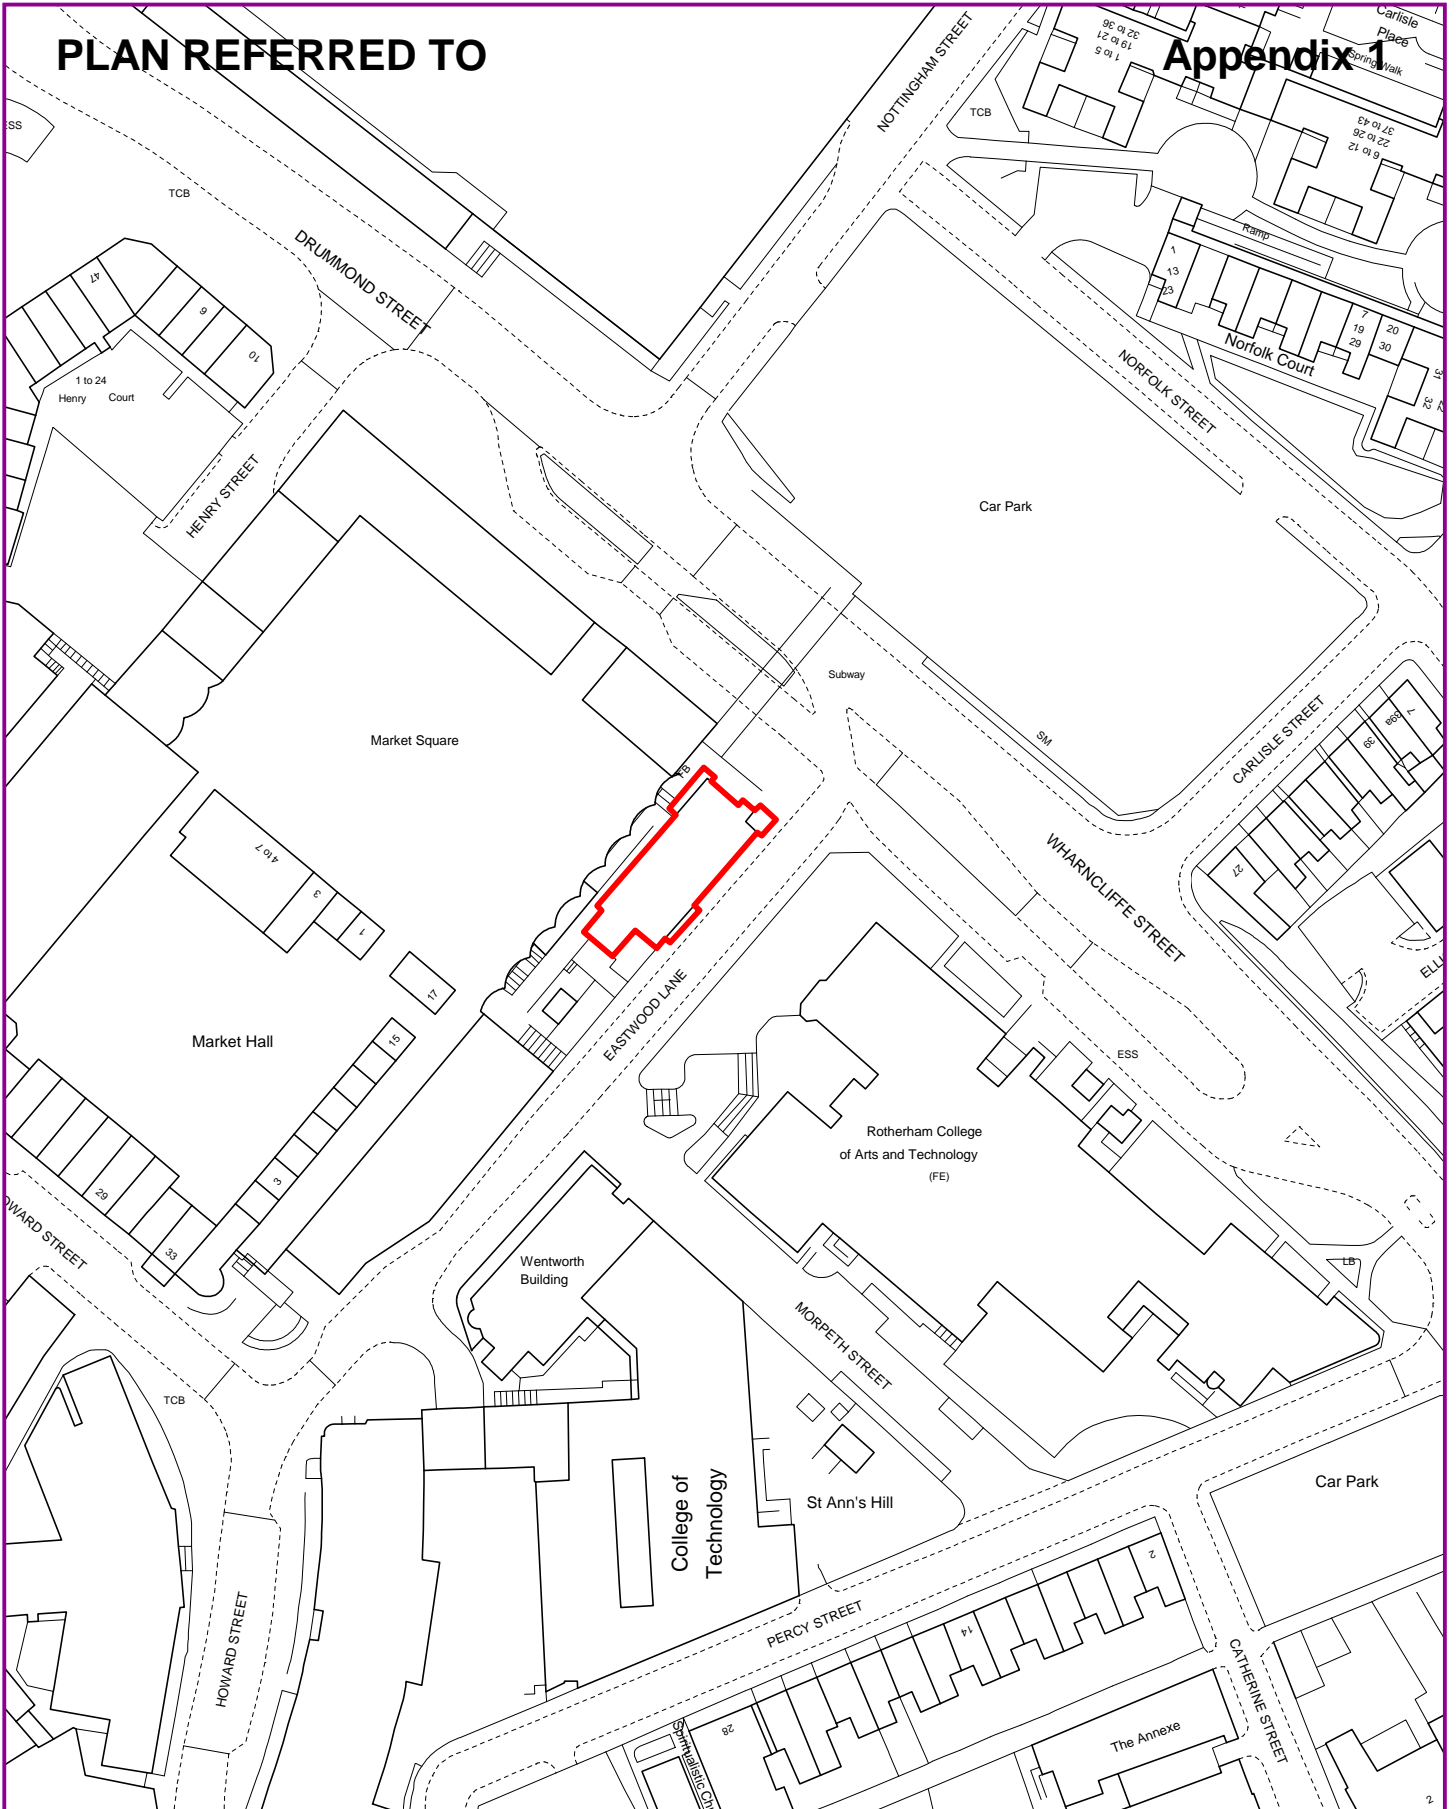

# PLAN REFERRED TO

# Appendix 1

Based upon the Ordnance Survey mapping with the permission of the Controller of Her Majesty's Stationery Office © Crown copyright.  
Unauthorised reproduction infringes Crown copyright and may lead to prosecution or civil proceedings. Rotherham MBC Licence No. LA076287.

Scale 1:1250

**Former Charter Arms  
Eastwood Lane  
Rotherham**

**FOR IDENTIFICATION ONLY**