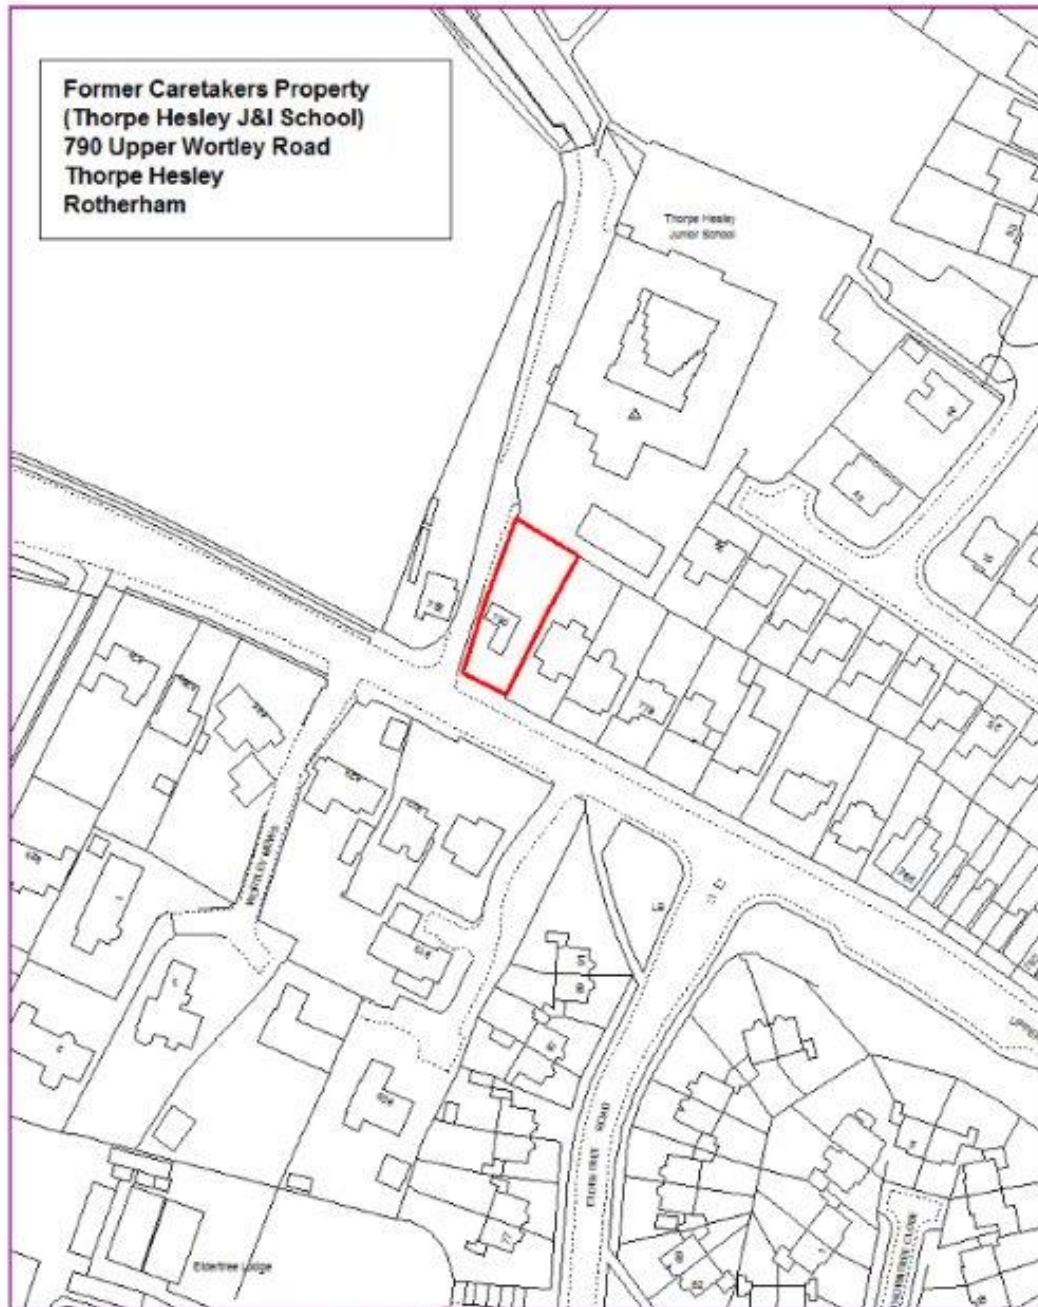

Appendix 2 – Property Location Plan

Former Caretaker's Property (Thorpe Hesley Primary School), 790 Upper Wortley Road, Thorpe Hesley, Rotherham

Scale 1:1250

Former Caretakers Property
790 Upper Wortley Road
Thorpe Hesley
Rotherham

FOR IDENTIFICATION ONLY

Rotherham
Metropolitan
Borough Council