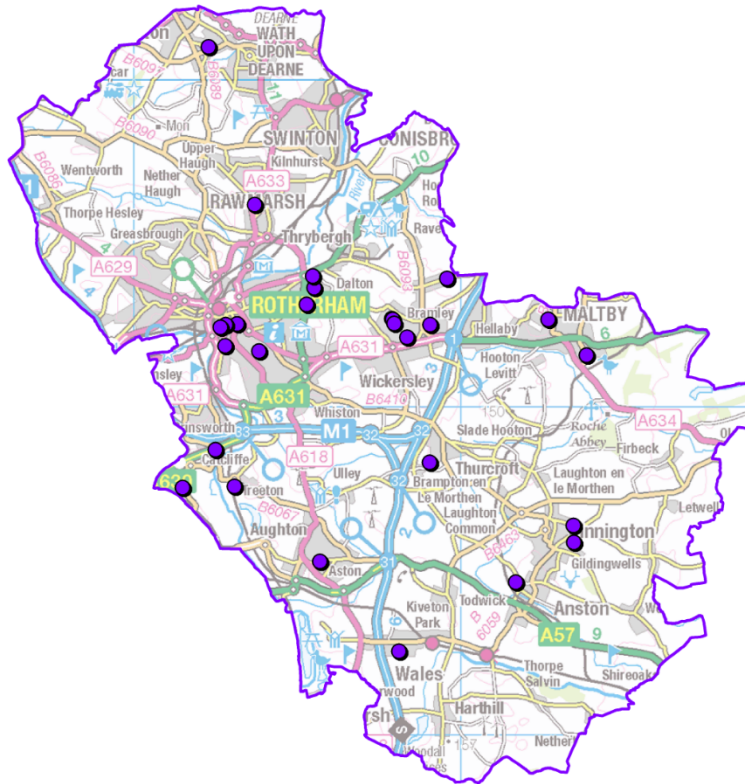

Appendix 6: Maps showing housing development sites

Homes delivered as a result of council intervention, April 2018 - March 2021, and others underway / approved prior to Sep 2020

Arches Housing, Wickersley

- Chestnut Close
- Craig Walk
- Greenwood Crescent
- Hornbeam Road

Arundel Avenue, Treeton

Bellows Road, Rawmarsh

Braithwell Road, Ravenfield

Catherine Avenue, Swallownest

Clusters Sites

- Rother View Road, Canklow
- Gaitskell Close, Maltby
- Shakespeare Drive, Dinnington
- Conway Crescent, East Herringthorpe
- Farnworth Road, East Herringthorpe
- Braithwell Road, Maltby

Dalton Allotments

Highfield Farm, West Melton

Lordens Hill, Dinnington

Penny Piece Lane, North Anston

Queens Avenue, Kiveton Park

Rothwell Grange, Broom Valley

St Mary's Drive, Catcliffe

Town centre

- Millfold House
- Sheffield Road
- Wellgate

Waverley

Zamor Crescent, Thurnscoe