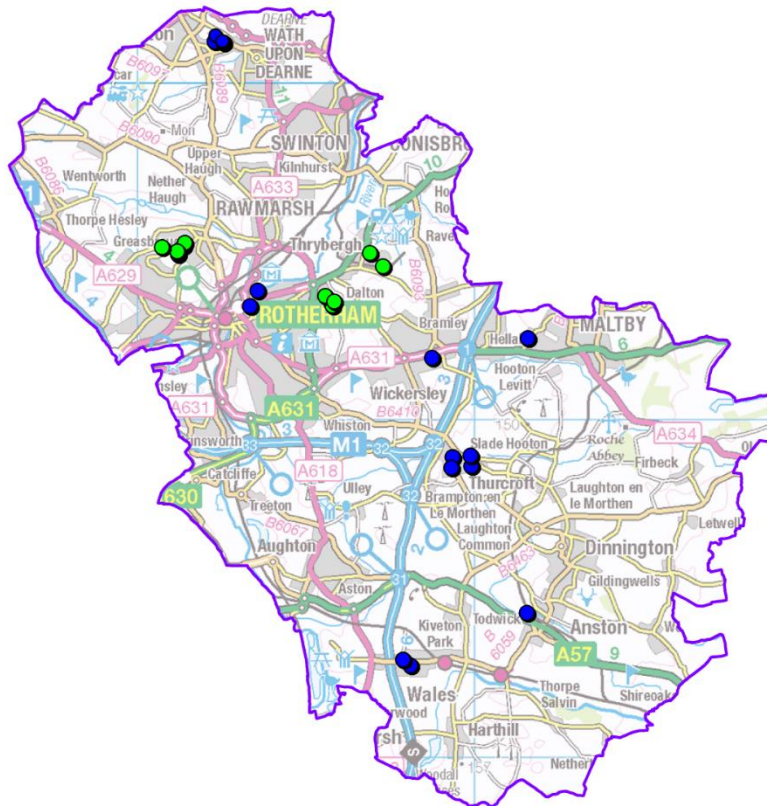

## Appendix 6: Maps showing housing development sites

#### Sites approved in the 2020/21 annual report

Greenfield Road, East Herringthorpe  
Hounsfield Crescent, East Herringthorpe  
Hounsfield Road, East Herringthorpe  
Langley Close Site 1, East Herringthorpe  
Langley Close Site 2, East Herringthorpe  
Loy Close Site 1, Wingfield  
Loy Close Site 2, Wingfield  
Orchard Flatts Crescent Site 1, Wingfield  
Orchard Flatts Crescent Site 2, Wingfield  
St Leonards Avenue / Bowen Drive, Thrybergh  
Staple Green, Thrybergh  
Teesdale Road, Wingfield

#### Sites proposed in the 2021/22 annual report

Arbour Drive, Thurcroft  
Cedric Crescent, Thurcroft  
Christchurch Road Site 1, West Melton  
Christchurch Road Site 2, West Melton  
Dryden Road (North), West Melton  
Dryden Road (South), West Melton  
Elm Tree Lane, Maltby  
Littlemoor Avenue Site 1, Kiveton Park  
Littlemoor Avenue Site 2, Kiveton Park  
Mill Lane, South Anston  
Netherfield Court, Eastwood  
Princess Street, West Melton  
Sycamore Avenue, Kiveton Park  
St Edmunds Avenue, Thurcroft  
The Crescent End, Thurcroft  
Wadsworth Road, Bramley  
York Road car park, Eastwood

Dalton Allotments

Highfield Farm, West Melton

Lordens Hill, Dinnington

Penny Piece Lane, North Anston

Queens Avenue, Kiveton Park

Rothwell Grange, Broom Valley

St Mary's Drive, Catcliffe

Town centre