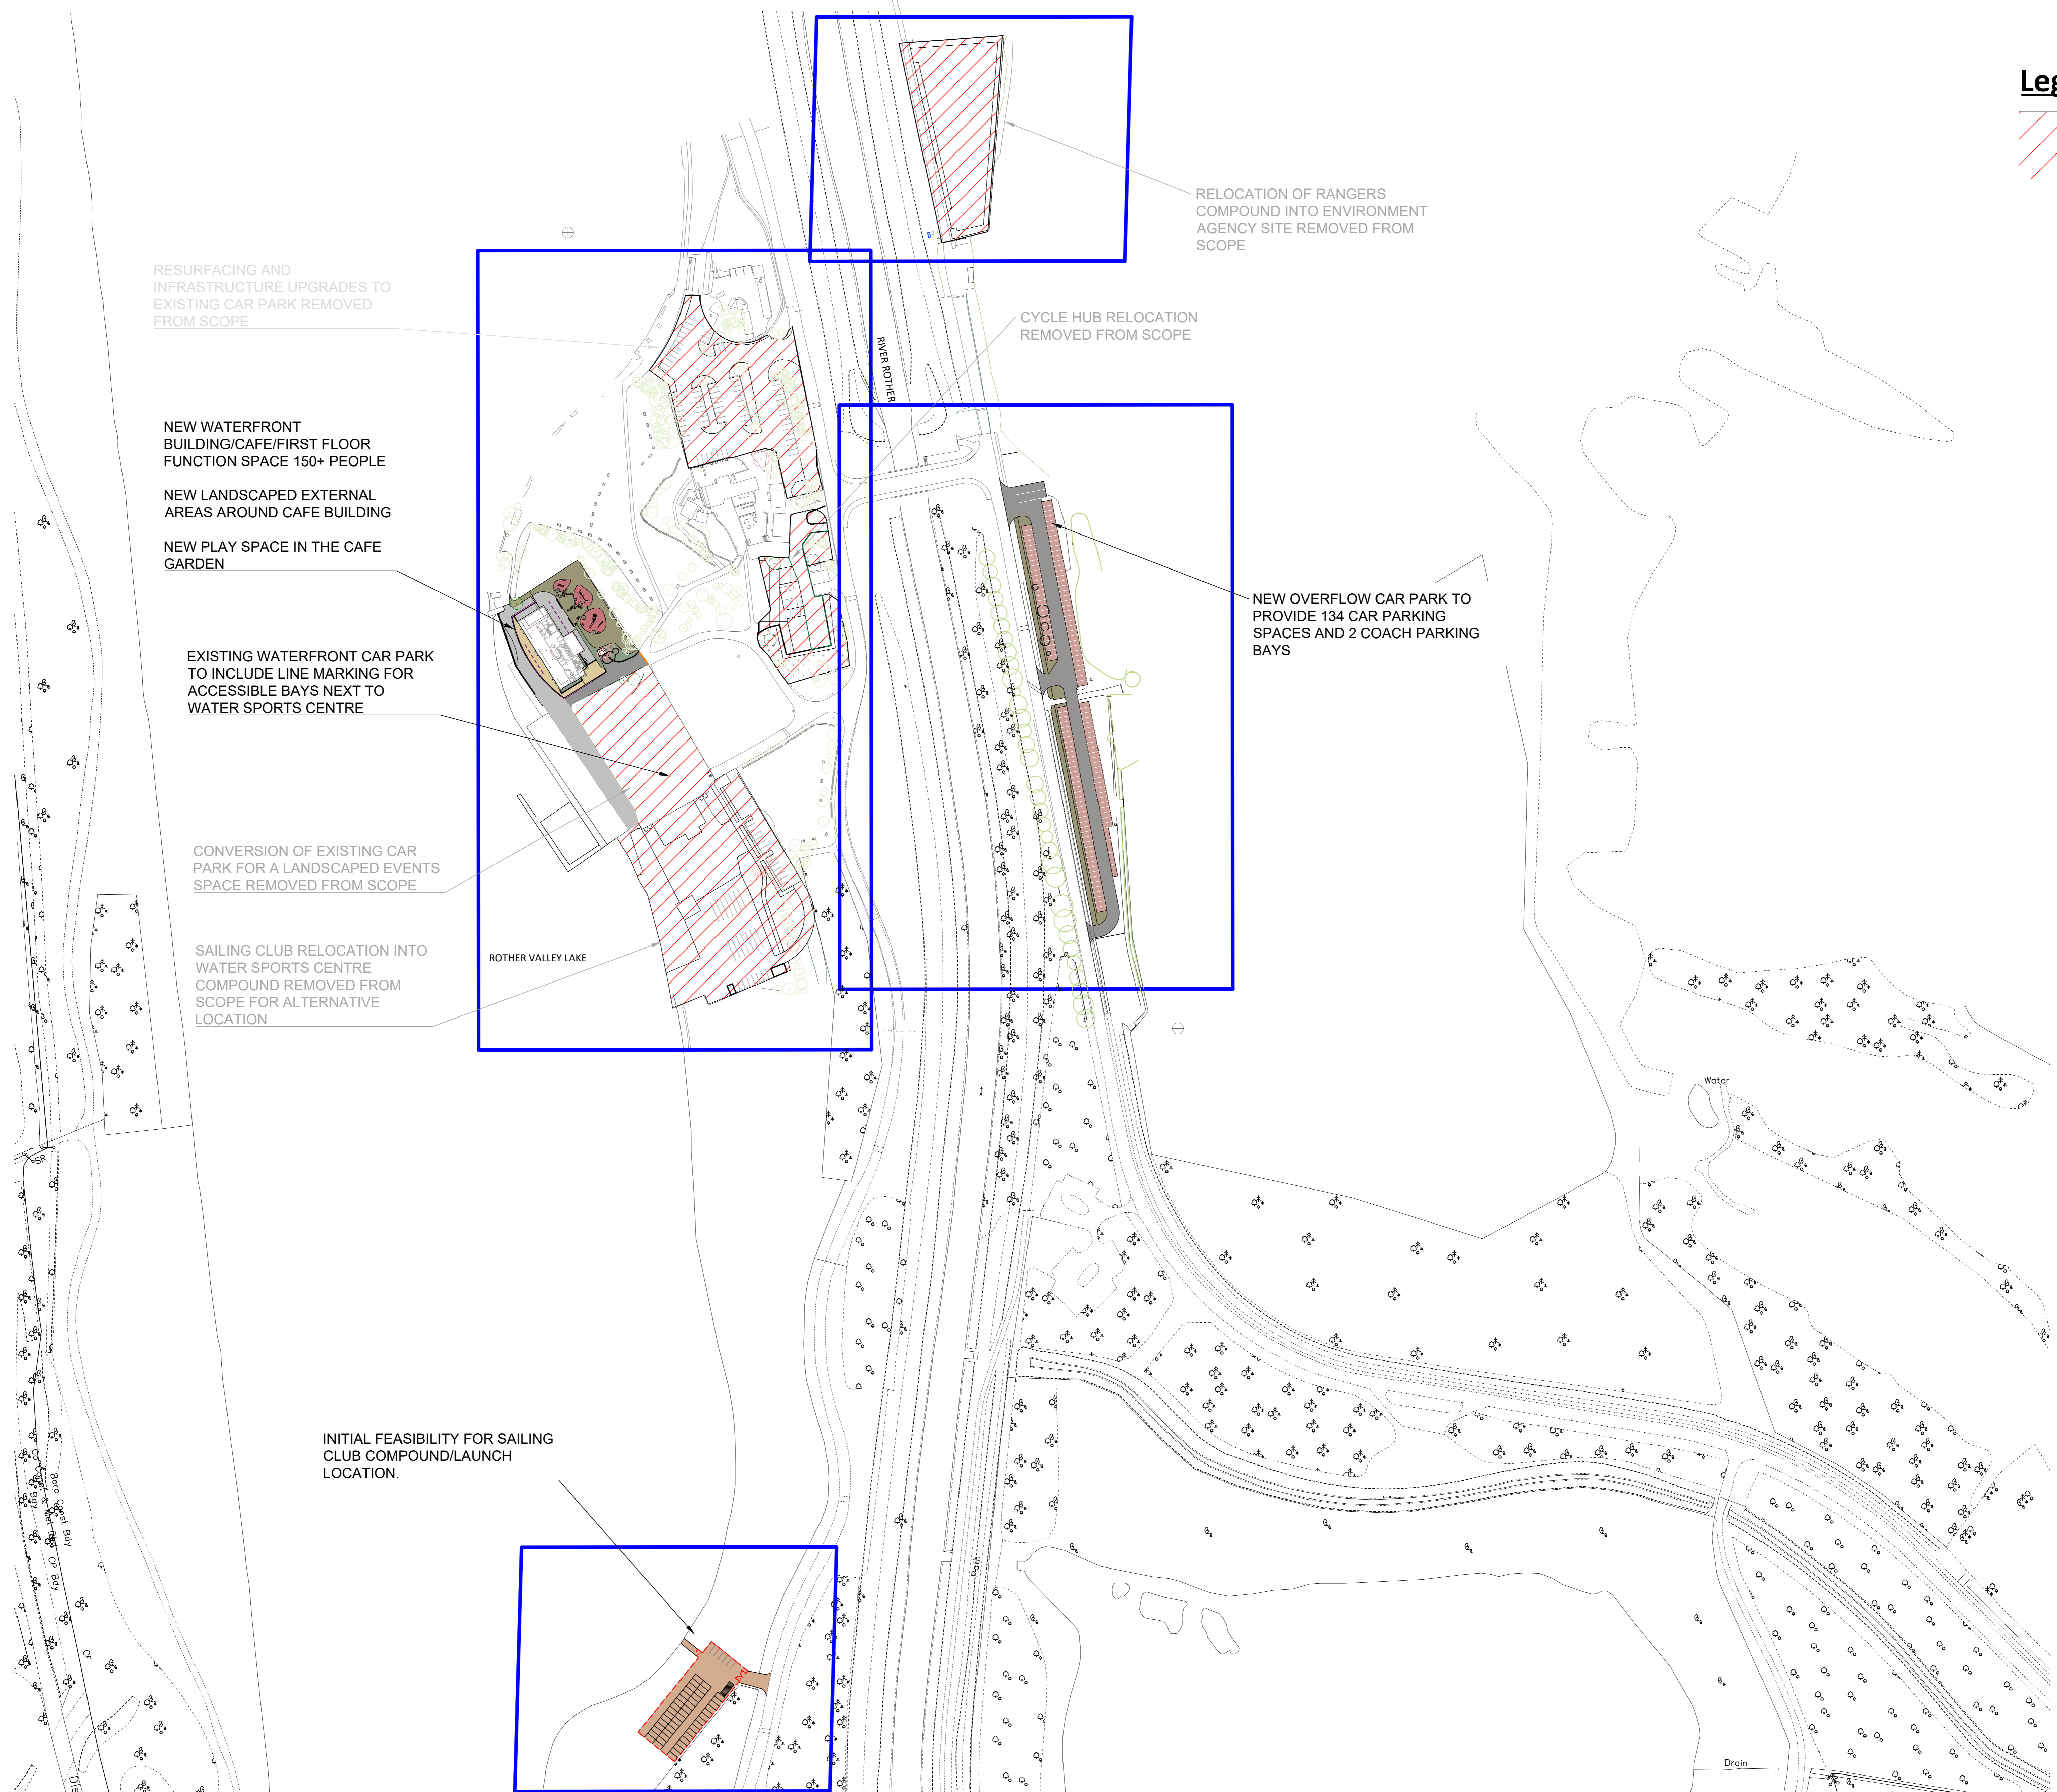

**Legend**

<p>Rotherham Metropolitan Borough Council          Planning, Regeneration &amp; Transport          Building Design Team  <a href="http://www.rotherham.gov.uk">www.rotherham.gov.uk</a></p>	<p>Rotherham Metropolitan Borough Council          Asset Management Service          Regeneration &amp; Environment          Riverside House          Main Street          Rotherham          S60 1AE</p>	<p>Client:</p>										
			<p>Project: Rother Valley Country Park - Redevelopment</p> <p>Title: Site Plan Overview</p> <p>Dwg. No. BS001</p> <p>Scales 1:1250</p>	<p>Rev</p>	<p>Rev</p>	<p>Rev</p>	<p>Rev</p>	<p>Rev</p>	<p>Rev</p>	<p>Rev</p>	<p>Rev</p>	<p>Rev</p>
<p>Rev.</p>	<p>Description</p>	<p>Date</p>	<p>Initial</p>	<p>Chd.</p>	<p>Drawn</p>	<p>MWL</p>	<p>Date 31/05/24</p>	<p>Chd. by</p>				